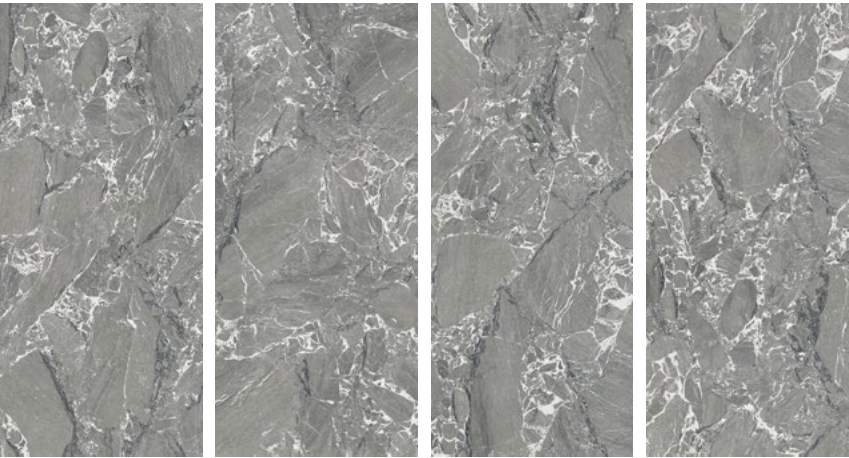

AVAILABLE FACES

All sizes are nominal.
For technical information refer to our website icgitaliaporcelain.com