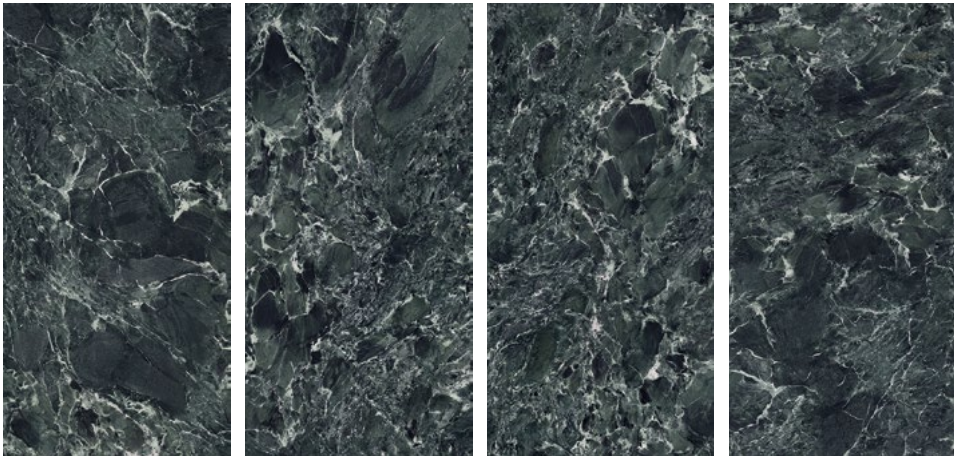

AVAILABLE FACES