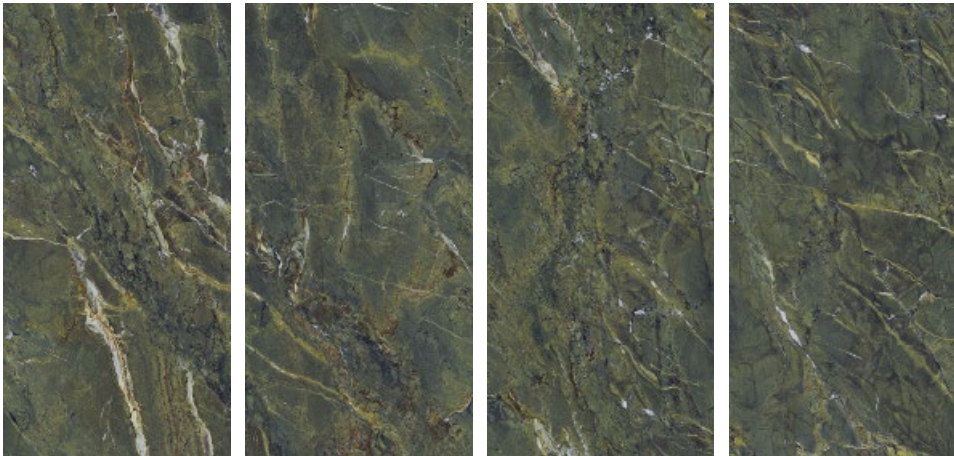

60"x30"
Verde Karzai polished
UM6L157637

30"x30"
Verde Karzai polished
UM6L75637

30"x15"
Verde Karzai polished
UM6L37637

AVAILABLE FACES

All sizes are nominal.
For technical information refer to our website icgitaliaporcelain.com