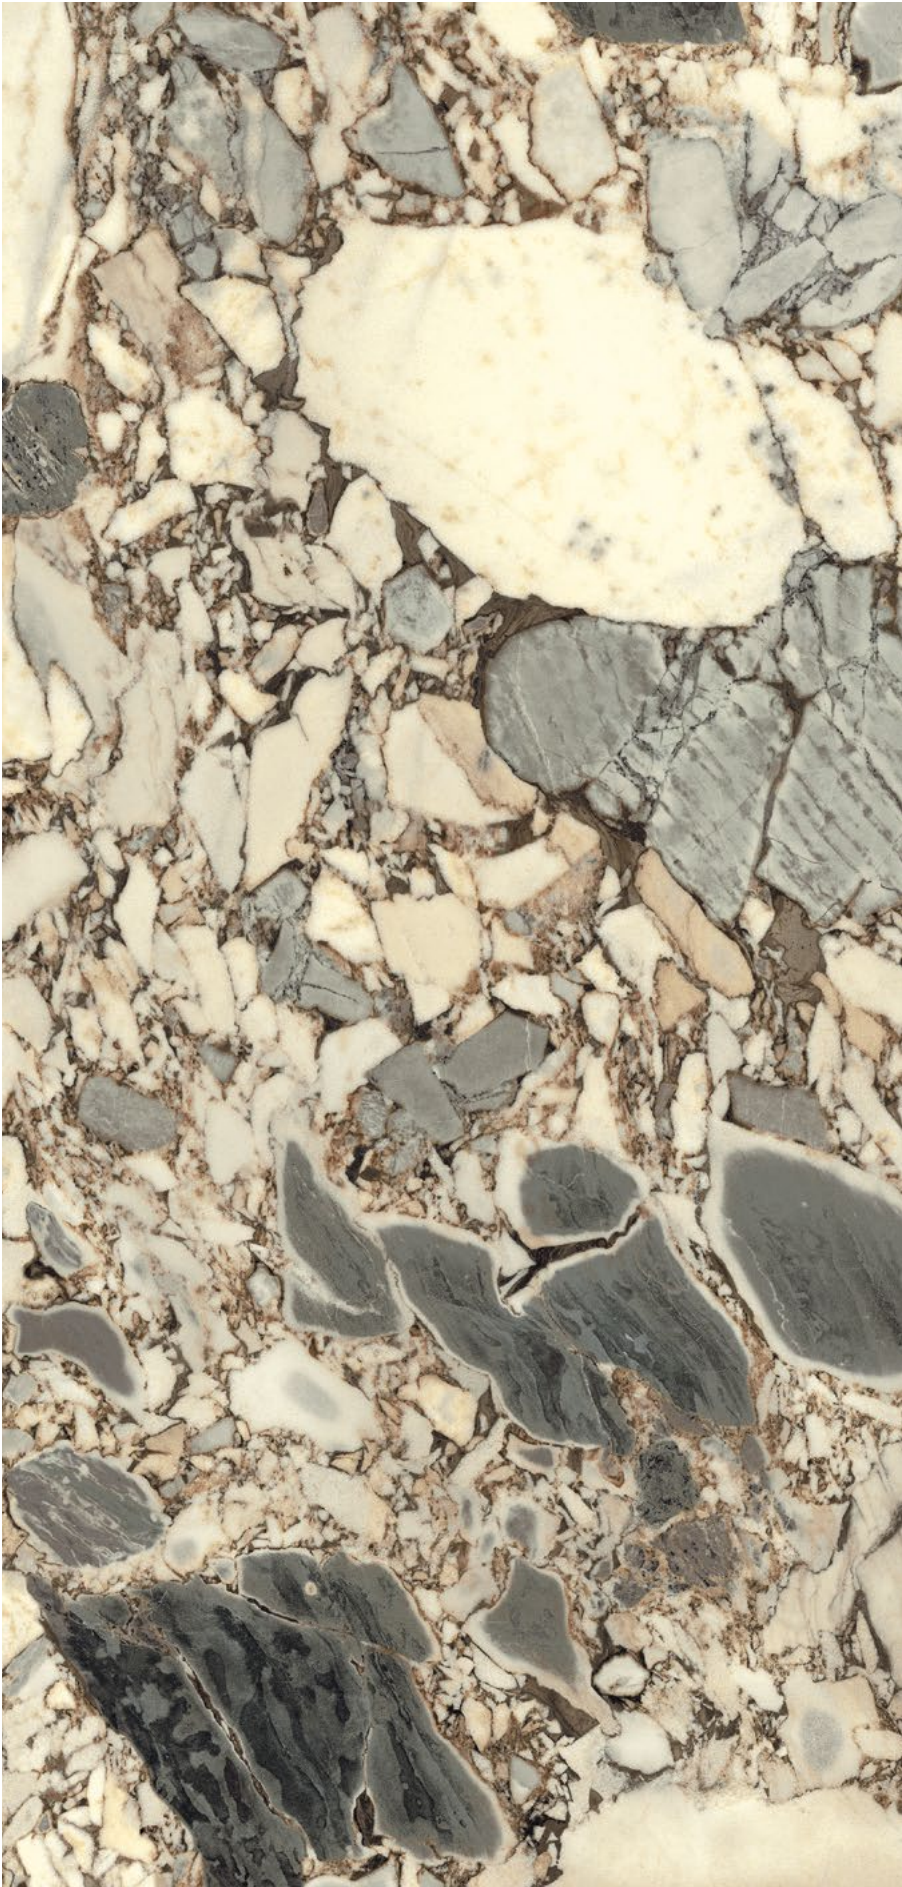

AVAILABLE FACES

All sizes are nominal.
For technical information refer to our website icgitaliaporcelain.com