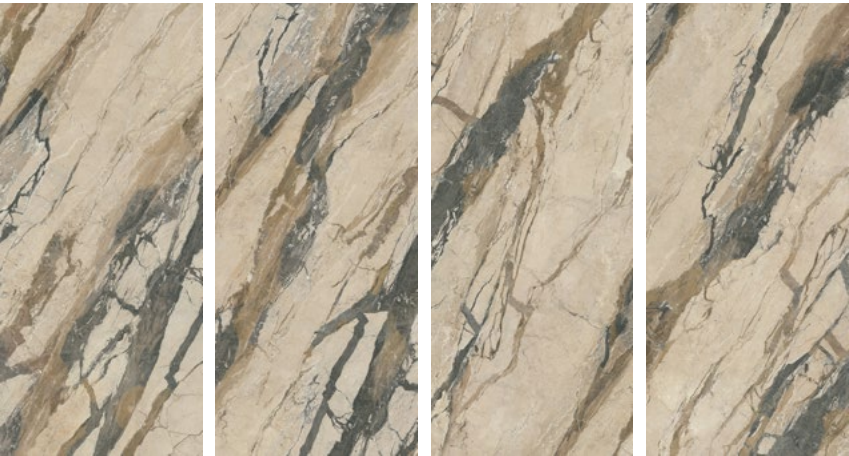

MAXIMUM LEXICON BRECCIA PHOENIX

RECTIFIED V3 R9

Technical porcelain 6 mm

108"x48"
Breccia Phoenix natural
MLS33762712

AVAILABLE FACES

All sizes are nominal.
For technical information refer to our website icgitaliaporcelain.com