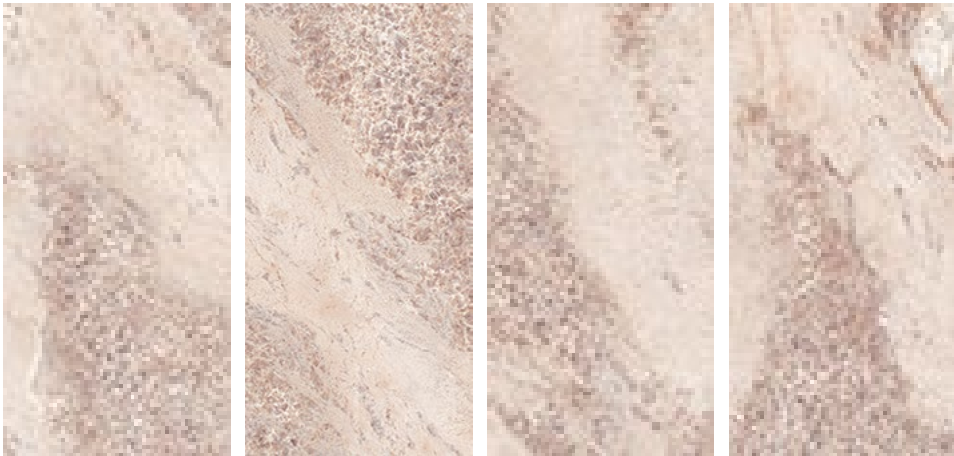

60"x30"
Gem Rose polished
L175373MF6

30"x30"
Gem Rose polished
L75373MF6

30"x15"
Gem Rose polished
L737373MF6

AVAILABLE FACES

All sizes are nominal.
For technical information refer to our website icgitaliaporcelain.com