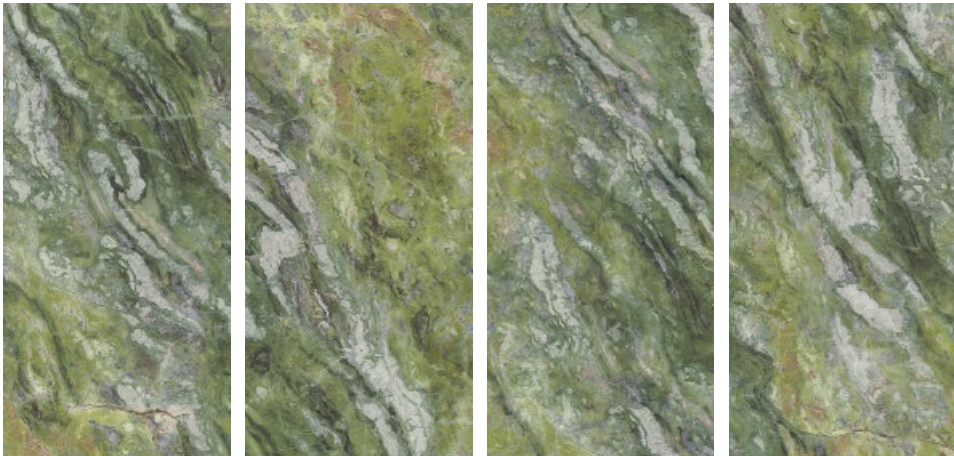

AVAILABLE FACES

All sizes are nominal.
For technical information refer to our website icgitaliaporcelain.com