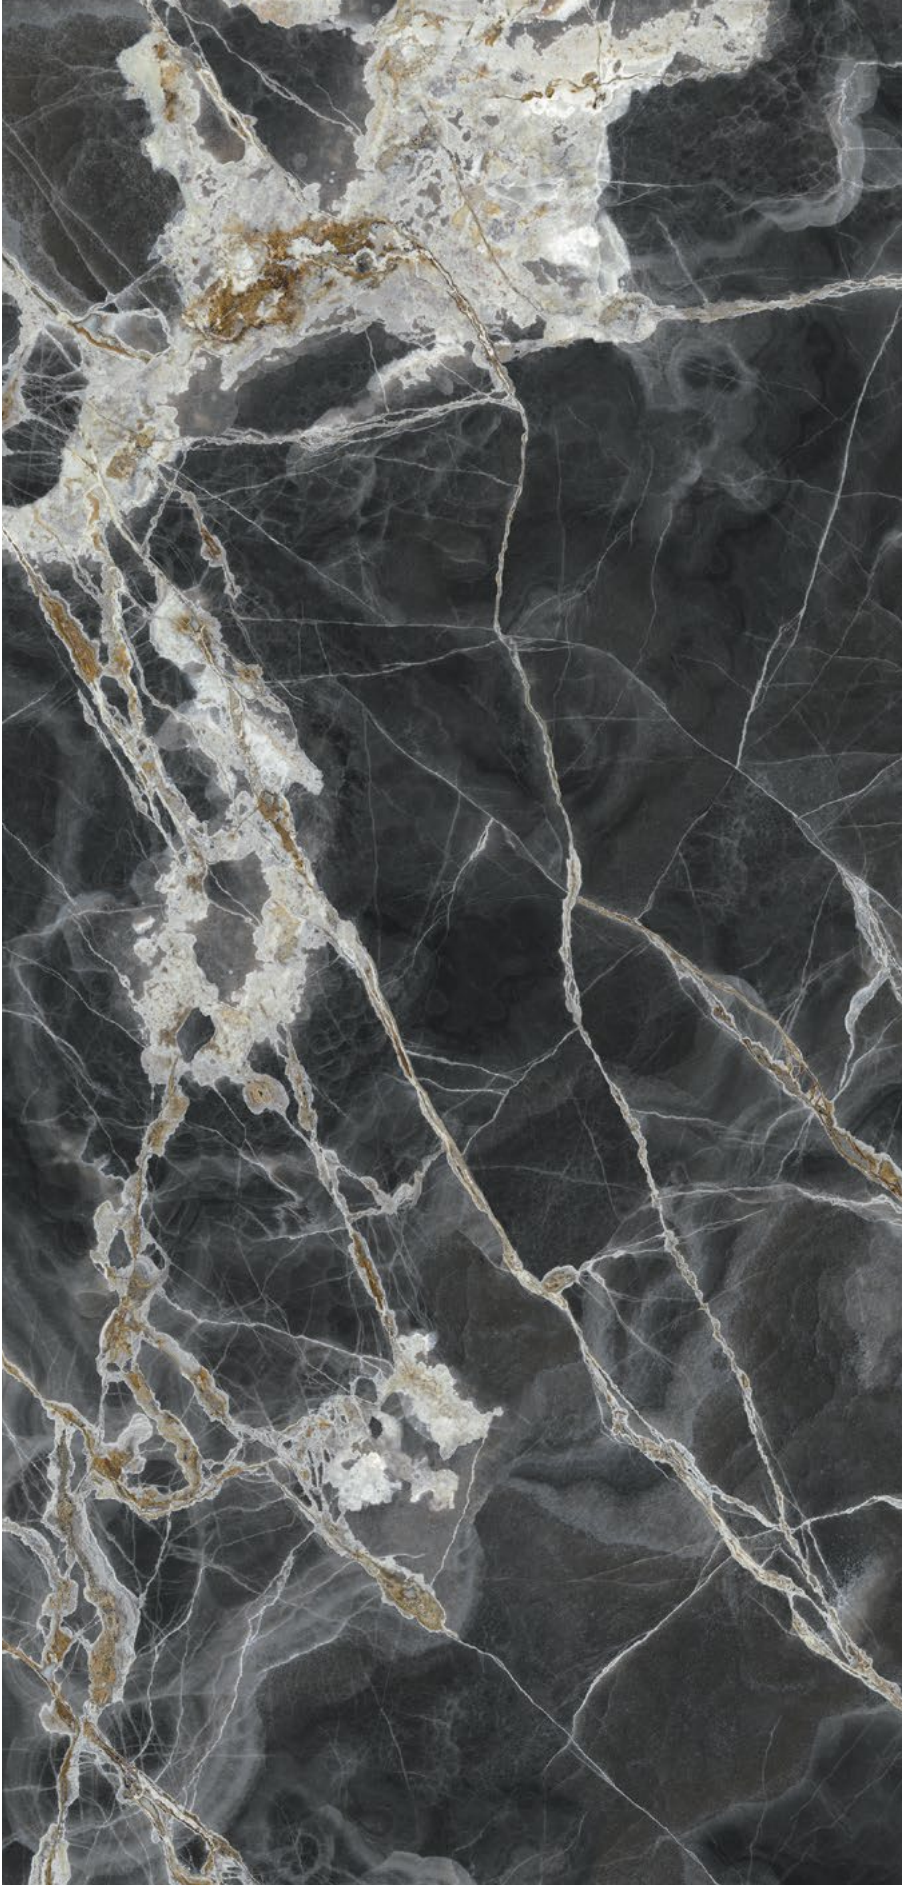

60"x30"
Onice Nero polished
UO6L157679

30"x30"
Onice Nero polished
UO6L75679

30"x15"
Onice Nero polished
UO6L37679

AVAILABLE FACES

All sizes are nominal.
For technical information refer to our website icgitaliaporcelain.com