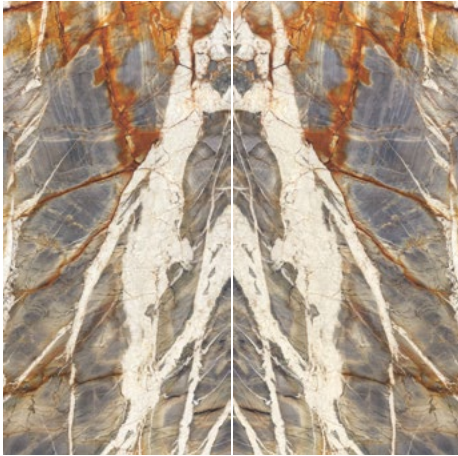

30"x30"
Blue Tempest polished
UM6L75692

30"x15"
Blue Tempest polished
UM6L37692

AVAILABLE FACES

Block A Block B

BOOK MATCH

All sizes are nominal.
For technical information refer to our website icgitaliaporcelain.com