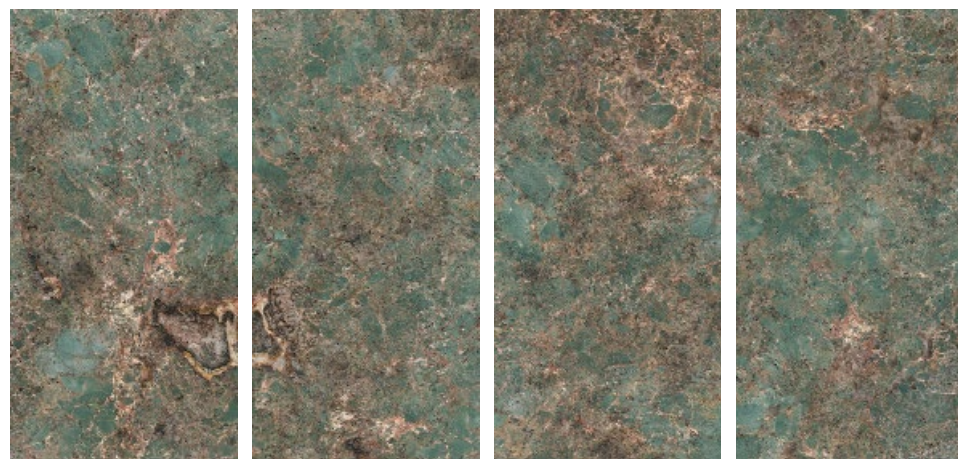

AVAILABLE FACES

All sizes are nominal.
For technical information refer to our website icgitaliaporcelain.com