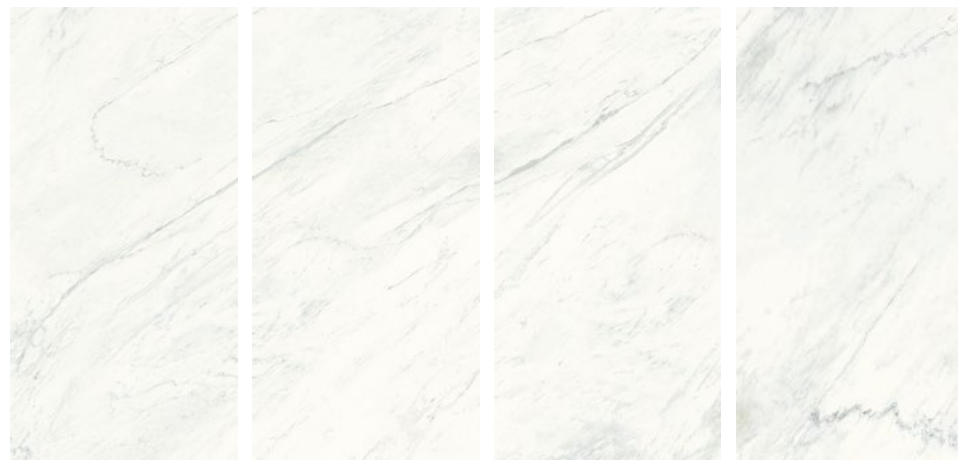

AVAILABLE FACES