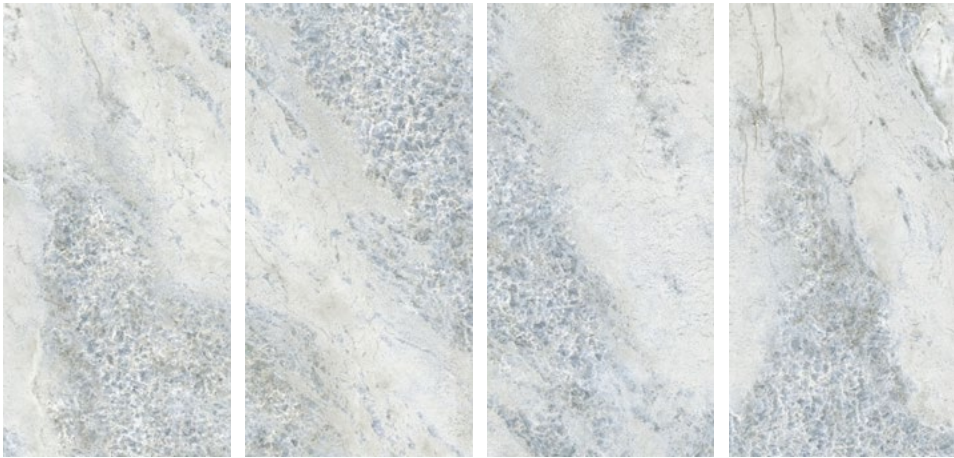

60"x60"
Crystal Sky polished
UCR6L150609

60"x30"
Crystal Sky polished
UCR6L157609

30"x30"
Crystal Sky polished
UCR6L75609

30"x15"
Crystal Sky polished
UCR6L37609

AVAILABLE FACES

All sizes are nominal.
For technical information refer to our website icgitaliaporcelain.com