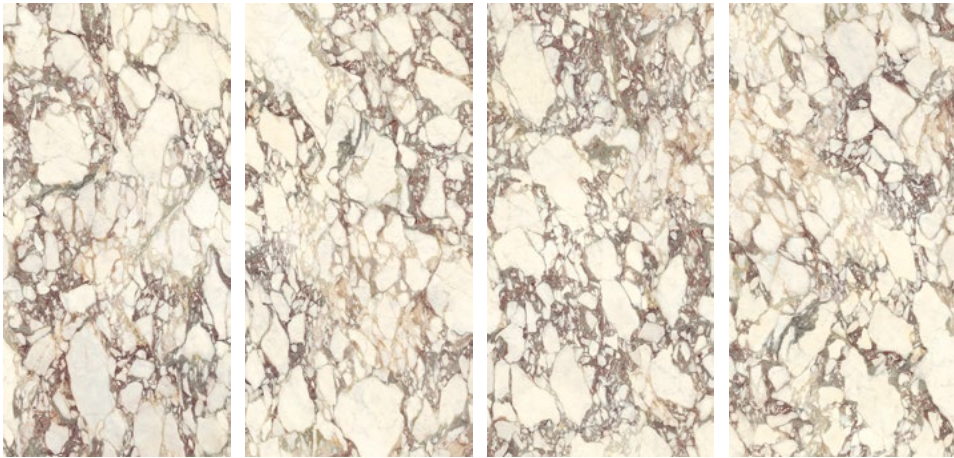

AVAILABLE FACES