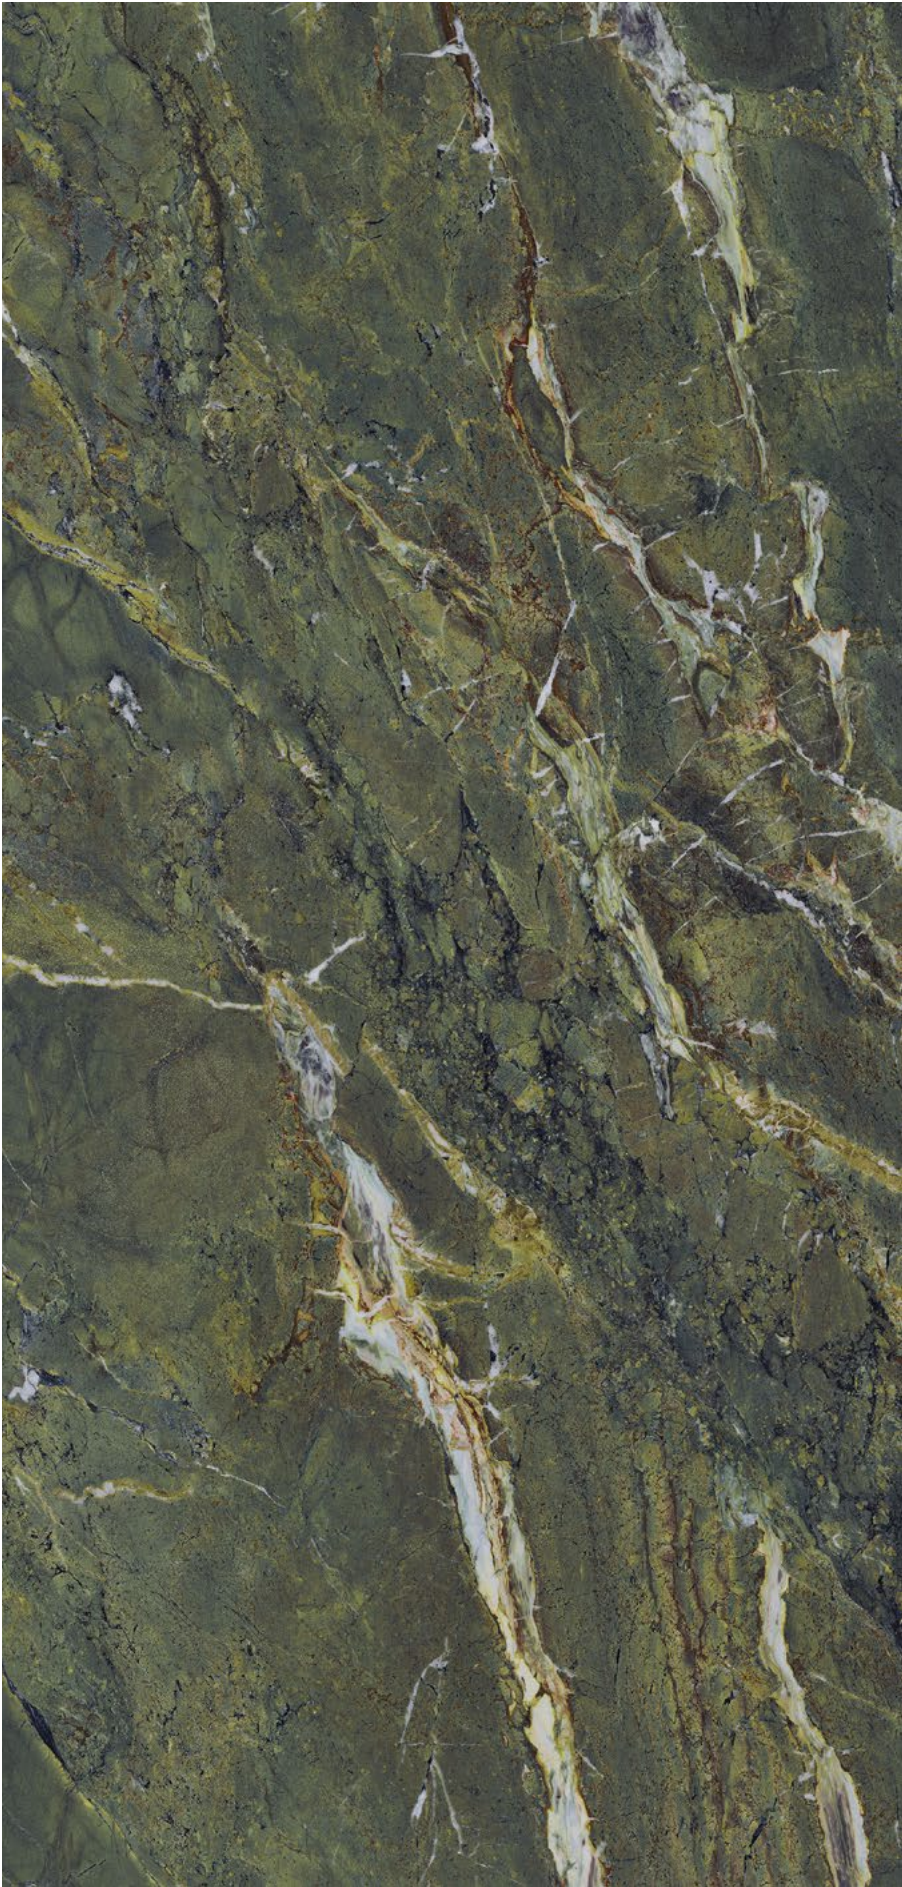

60"x30"
Verde Karzai polished
UM6L157637

30"x30"
Verde Karzai polished
UM6L75637

30"x15"
Verde Karzai polished
UM6L37637

AVAILABLE FACES

All sizes are nominal.
For technical information refer to our website icgitaliaporcelain.com