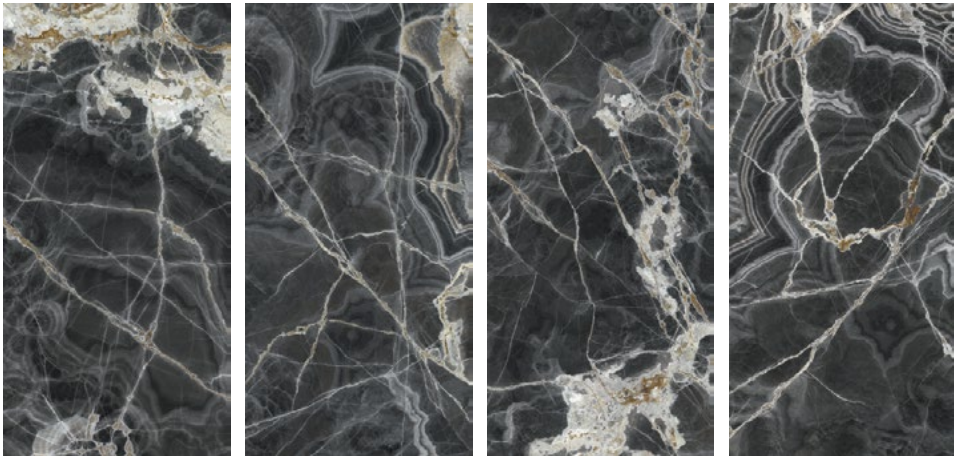

60"x30"
Onice Nero polished
UO6L157679

30"x30"
Onice Nero polished
UO6L75679

30"x15"
Onice Nero polished
UO6L37679

AVAILABLE FACES

All sizes are nominal.
For technical information refer to our website icgitaliaporcelain.com