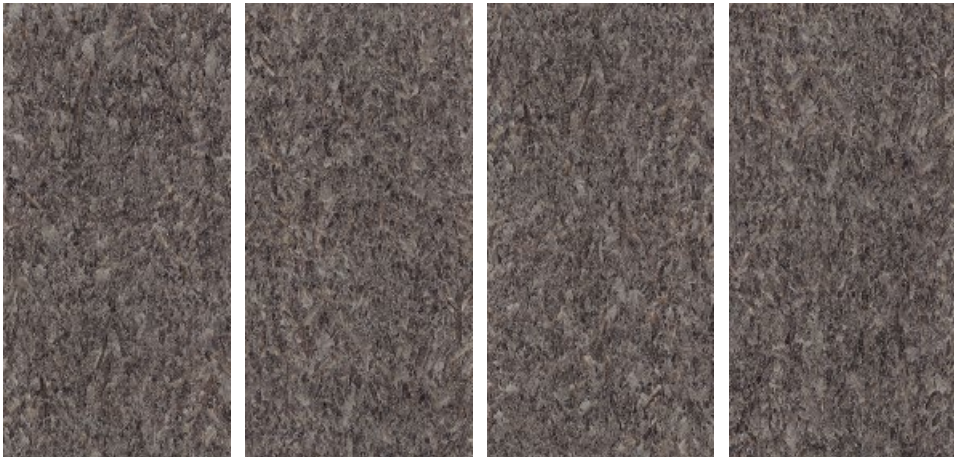

AVAILABLE FACES

All sizes are nominal.
For technical information refer to our website icgitaliaporcelain.com