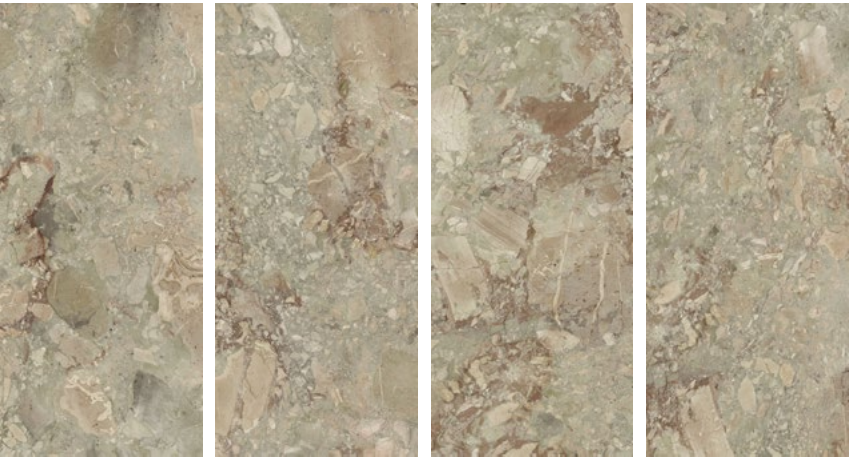

MAXIMUM LEXICON CEPPO ARAGONA

RECTIFIED V3 R9

Technical porcelain \pm 6 mm

108"x48"
Ceppo Aragona natural
MLS33562712

AVAILABLE FACES

All sizes are nominal.
For technical information refer to our website icgitaliaporcelain.com