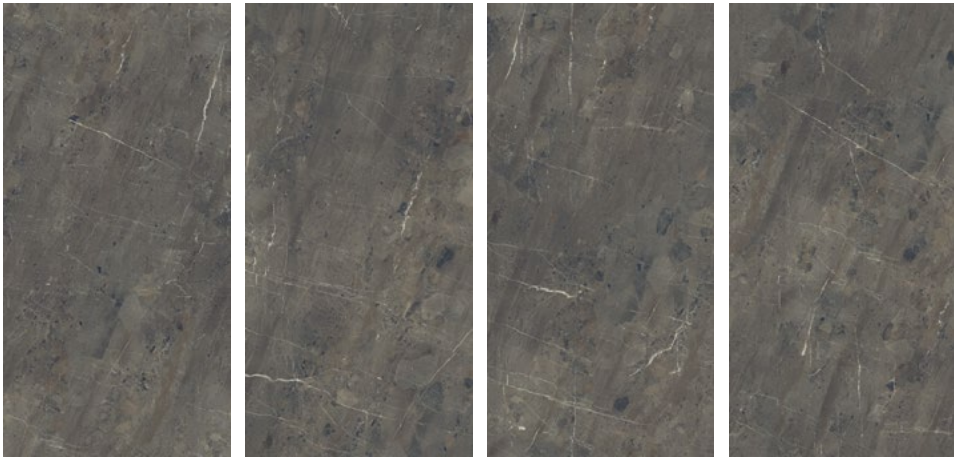

AVAILABLE FACES