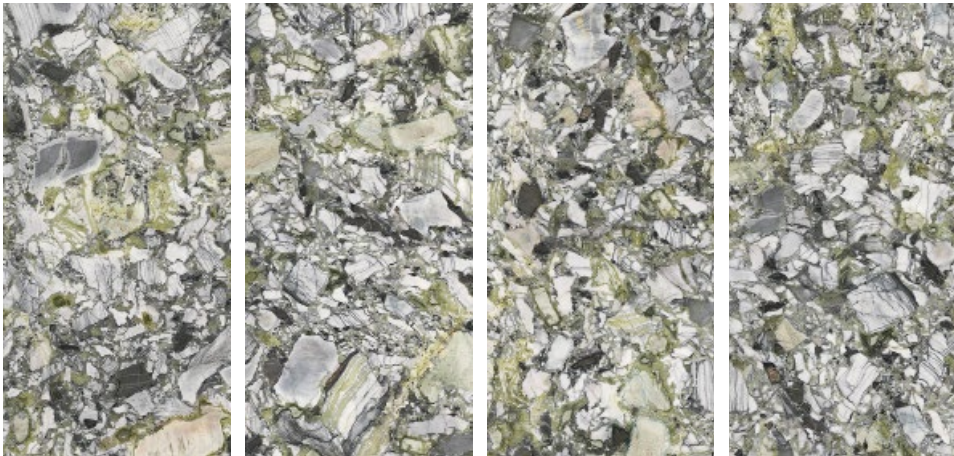

AVAILABLE FACES

All sizes are nominal.
For technical information refer to our website icgitaliaporcelain.com

OCEAN WHITE

RECTIFIED V3

AVAILABLE FACES

Technical porcelain \pm 6 mm

120"x60"
Ocean White polished
UM6L300675