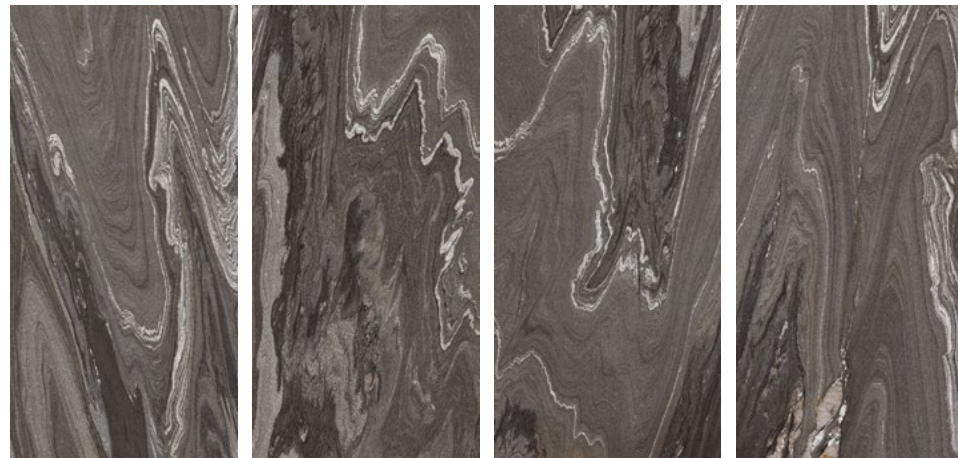

30"x15"
Silver Root natural plus
MMS326673

AVAILABLE FACES

All sizes are nominal.
For technical information refer to our website icgitaliaporcelain.com

SILVER WAVE

RECTIFIED **V3** **R10**

AVAILABLE FACES

All sizes are nominal.
For technical information refer to our website icgitaliaporcelain.com