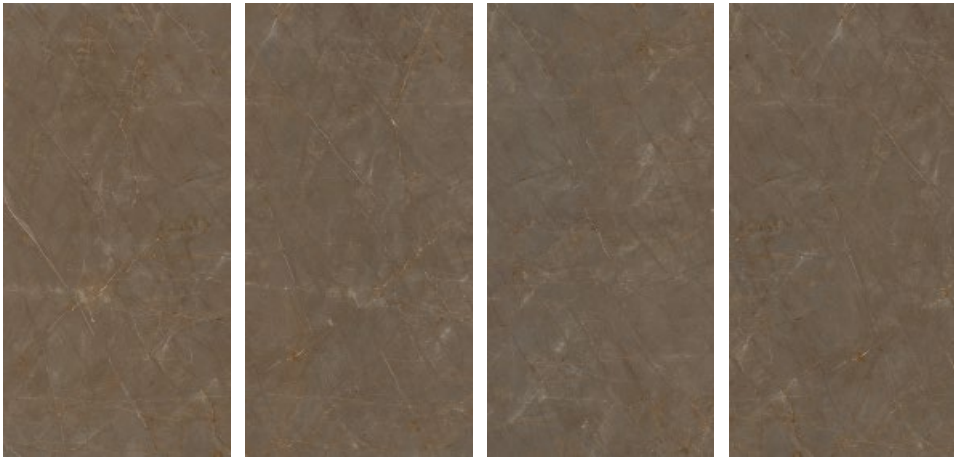

AVAILABLE FACES

All sizes are nominal.
For technical information refer to our website icgitaliaporcelain.com