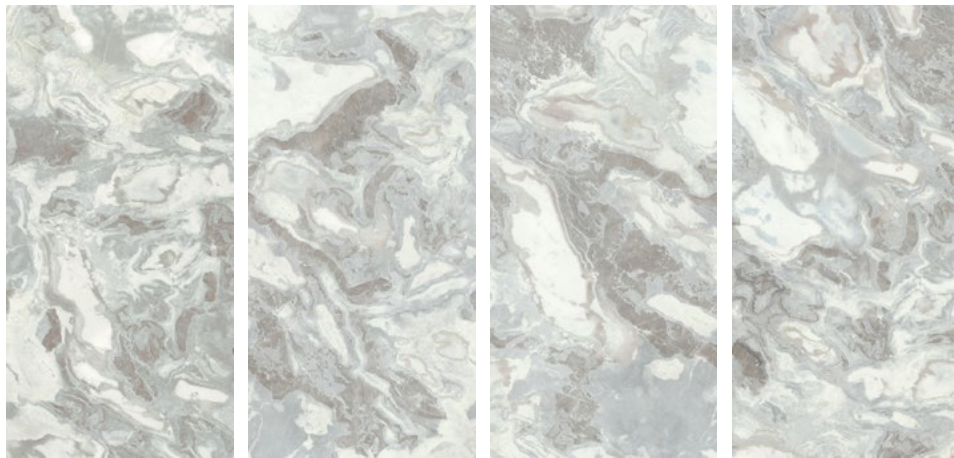

60"x60"
Oyster natural
P150664MF6

60"x30"
Oyster natural
P175664MF6

30"x30"
Oyster natural
P75664MF6

30"x15"
Oyster natural
P737664MF6

AVAILABLE FACES

All sizes are nominal.
For technical information refer to our website icgitaliaporcelain.com