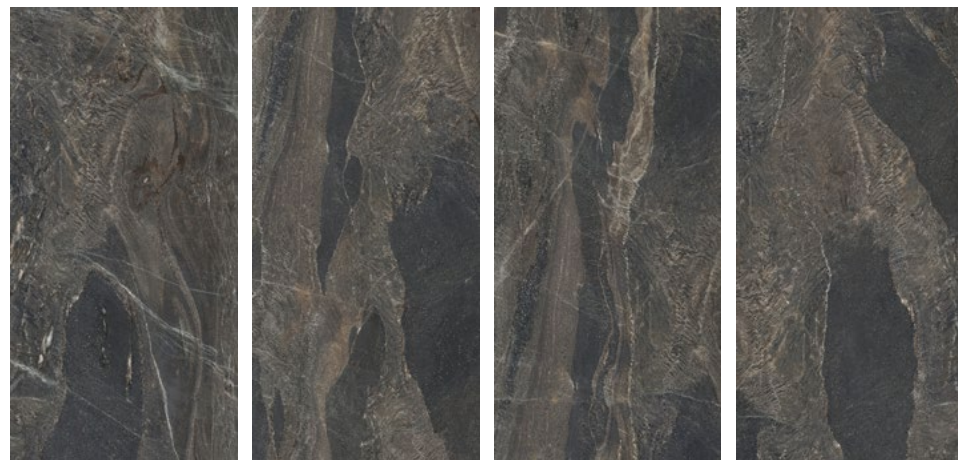

AVAILABLE FACES

This color is also available in:
- Traditional size in 8 mm thickness.
Scan the QR code for more details.

All sizes are nominal.
For technical information refer to our website icgitaliaporcelain.com