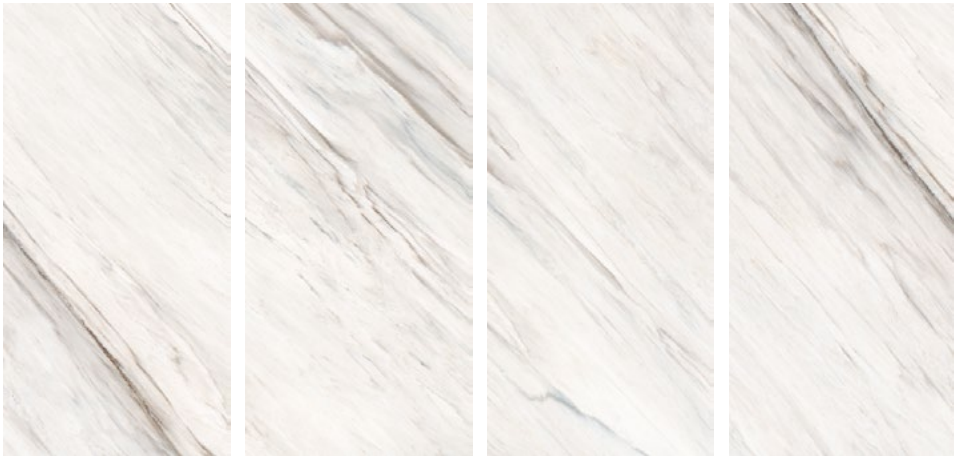

60"x60"
Palissandro White glint
MMG29761515

60"x30"
Palissandro White glint
MMG2976715

30"x30"
Palissandro White glint
MMG297677

30"x15"
Palissandro White glint
MMG297673

AVAILABLE FACES

All sizes are nominal.
For technical information refer to our website icgitaliaporcelain.com