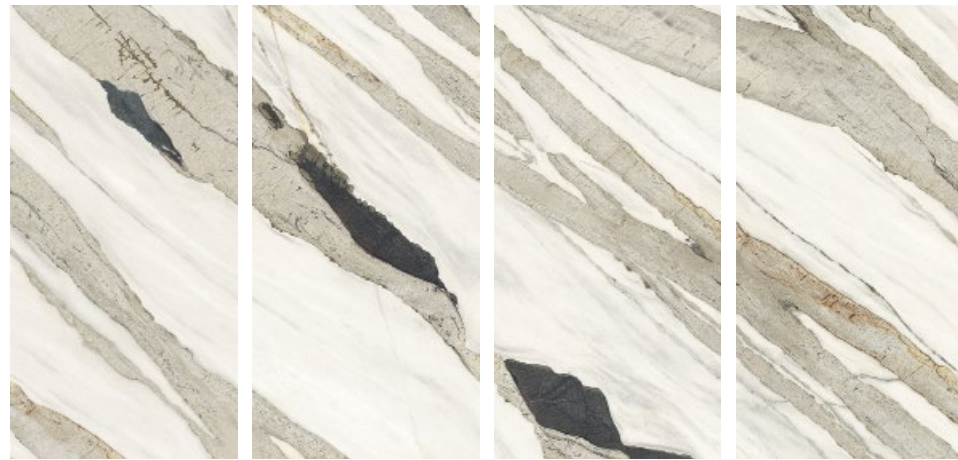

AVAILABLE FACES

All sizes are nominal.
For technical information refer to our website icgitaliaporcelain.com