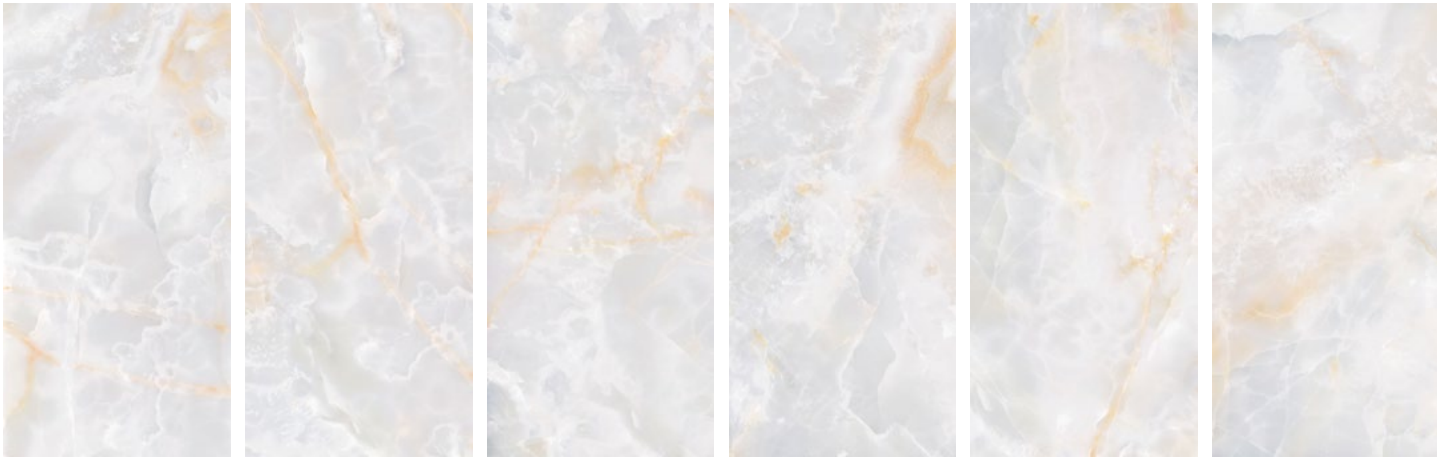

AVAILABLE FACES

All sizes are nominal.
For technical information refer to our website icgitaliaporcelain.com