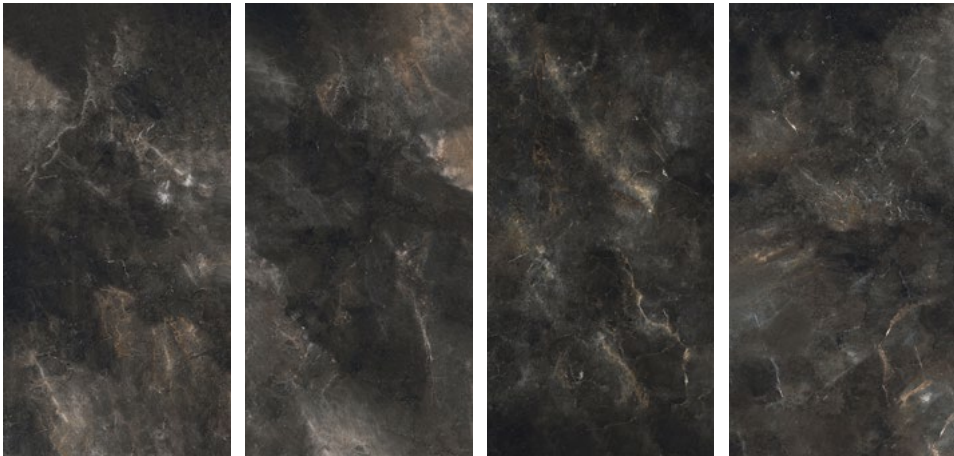

AVAILABLE FACES

All sizes are nominal.
For technical information refer to our website icgitaliaporcelain.com