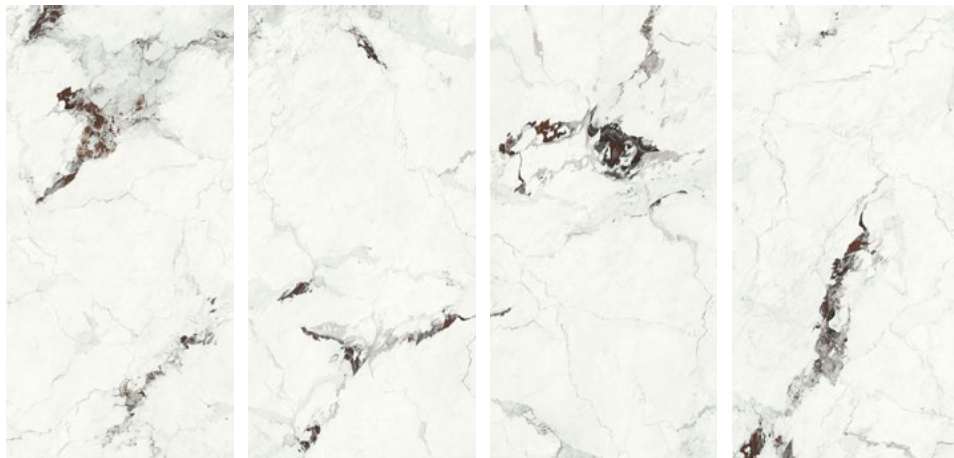

AVAILABLE FACES

All sizes are nominal.
For technical information refer to our website icgitaliaporcelain.com