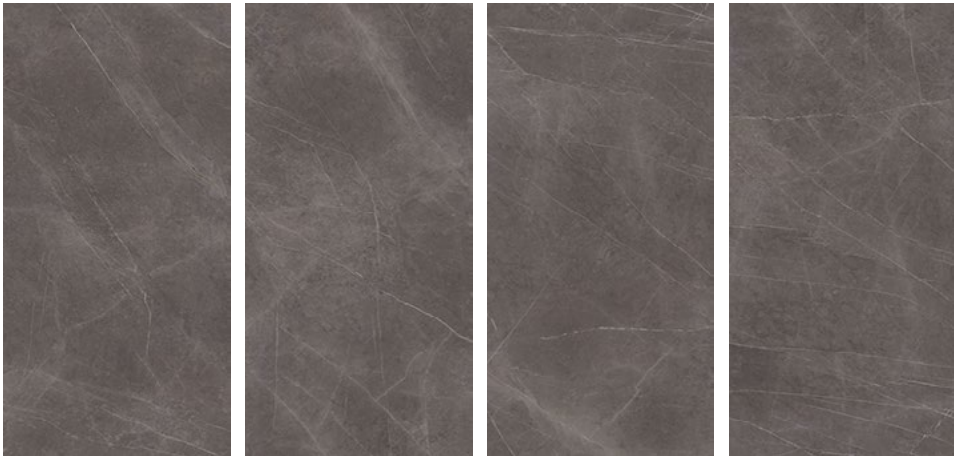

30"x15"
Glam Bronze polished
UM6L37641

AVAILABLE FACES

All sizes are nominal.
For technical information refer to our website icgitaliaporcelain.com

GREY MARBLE

RECTIFIED **V3** **R9**
Natural

AVAILABLE FACES