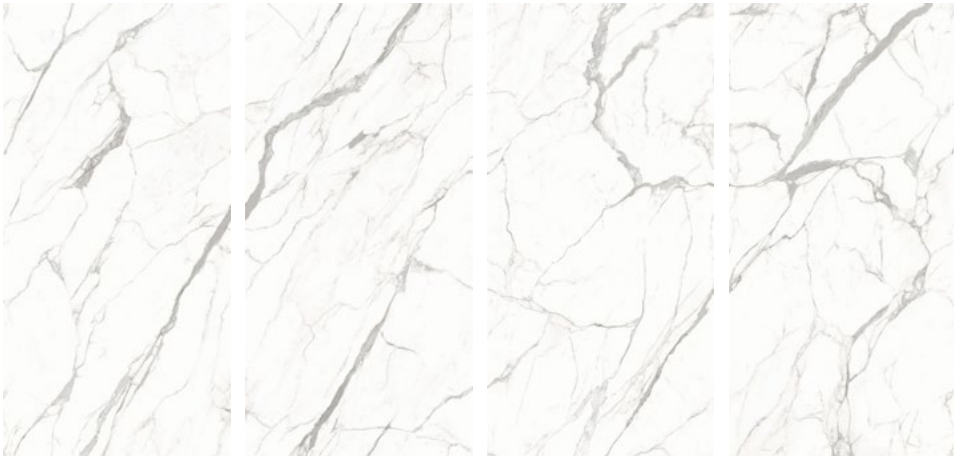

AVAILABLE FACES

All sizes are nominal.
For technical information refer to our website icgitaliaporcelain.com