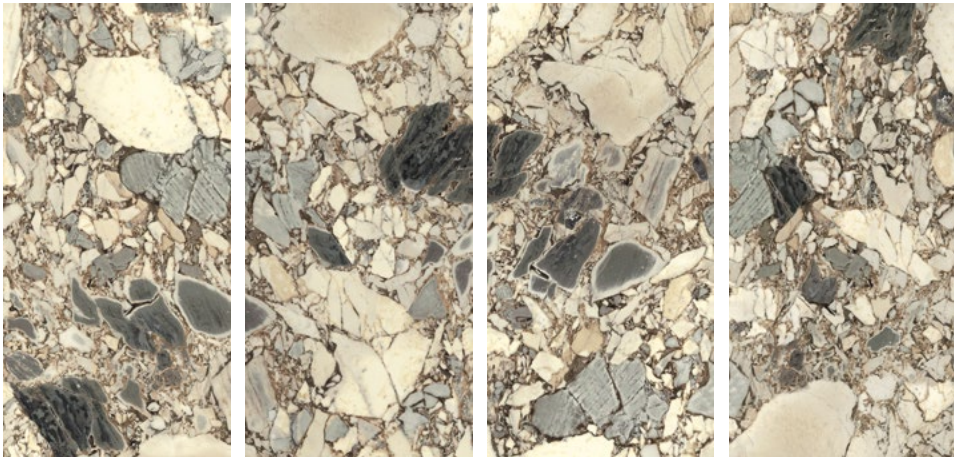

AVAILABLE FACES

All sizes are nominal.
For technical information refer to our website icgitaliaporcelain.com