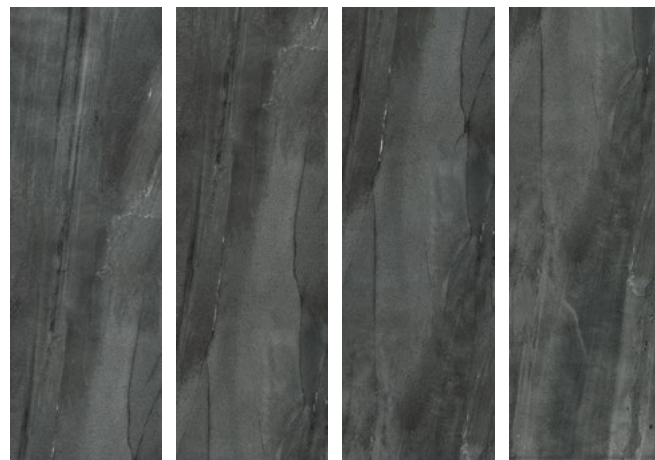

LAVICA BLACK

RECTIFIED V2 R9

Technical porcelain \pm 6 mm

120"x40"
Lavica Black natural
UP6S310442

60"x40"
Lavica Black natural
UP6S151442

40"x40"
Lavica Black natural
UP6S100442

AVAILABLE FACES

All sizes are nominal.
For technical information refer to our website icgitaliaporcelain.com