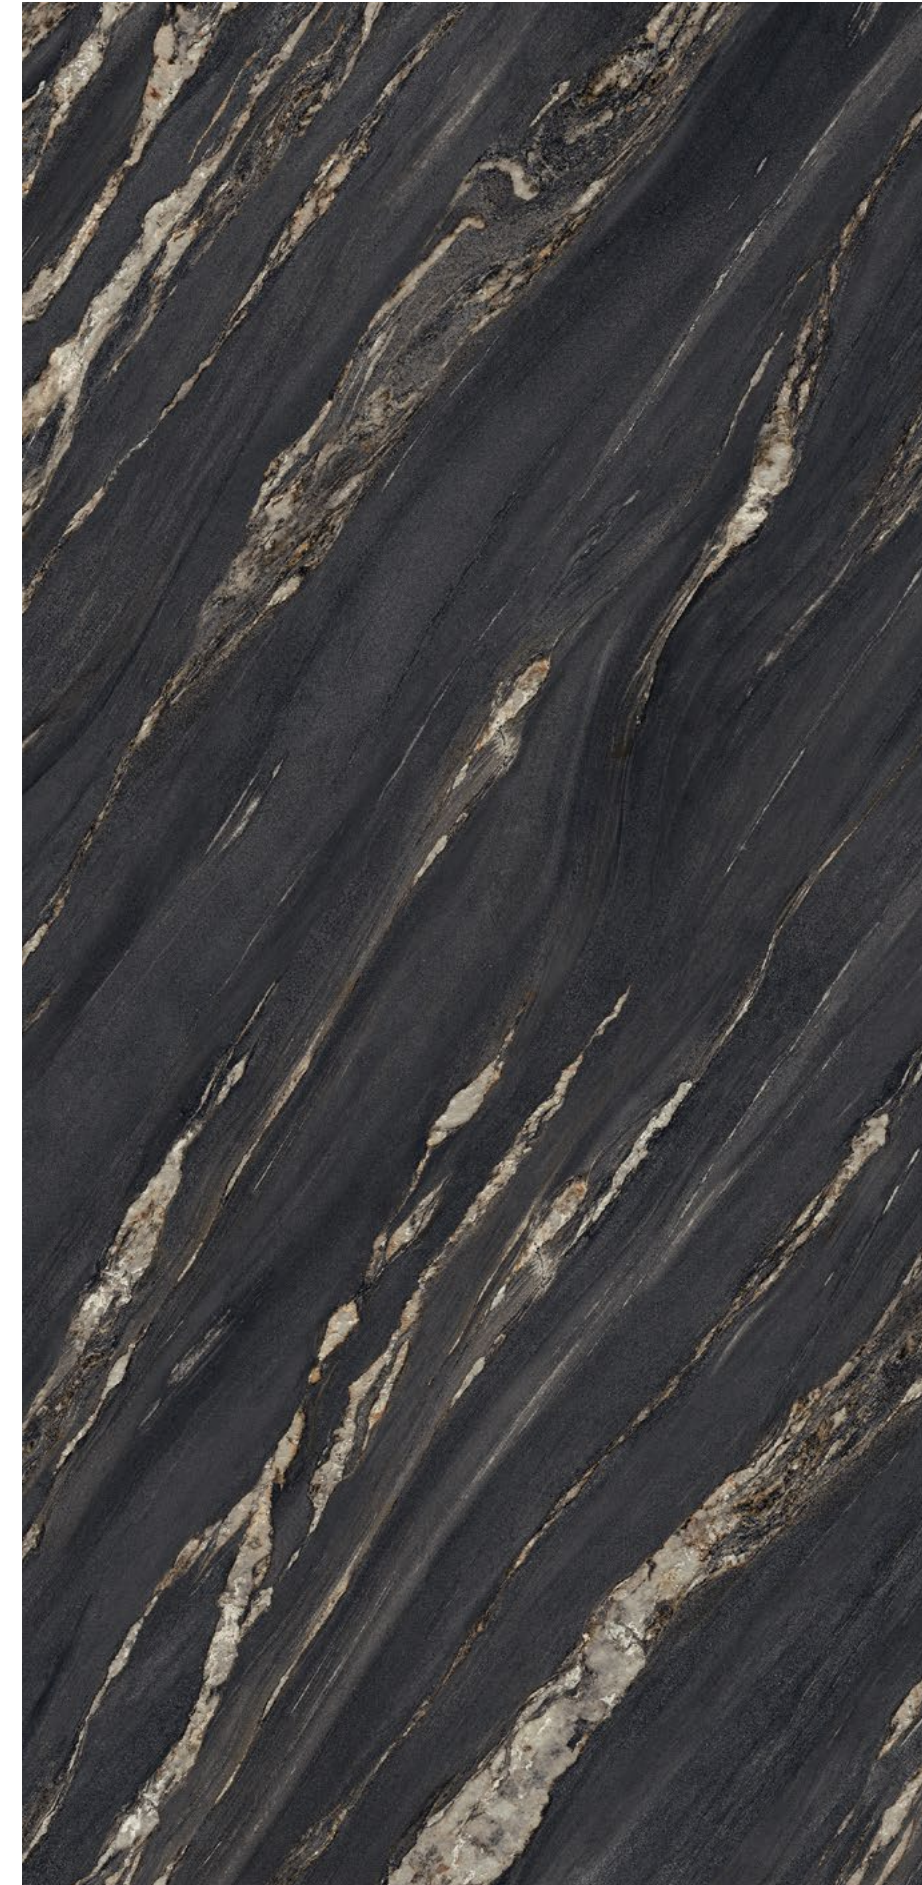

TROPICAL BLACK

RECTIFIED V3

Technical porcelain $\pm$ 6 mm

120"x60"
Tropical Black polished
UM6L300674
Tropical Black silky
UM6SK300674

60"x60"
Tropical Black polished
UM6L150674
Tropical Black silky
UM6SK150674

60"x30"
Tropical Black polished
UM6L157674
Tropical Black silky
UM6SK157674

30"x30"
Tropical Black polished
UM6L75674
Tropical Black silky
UM6SK75674

30"x15"
Tropical Black polished
UM6L37674
Tropical Black silky
UM6SK37674

AVAILABLE FACES

All sizes are nominal.
For technical information refer to our website icgitaliaporcelain.com