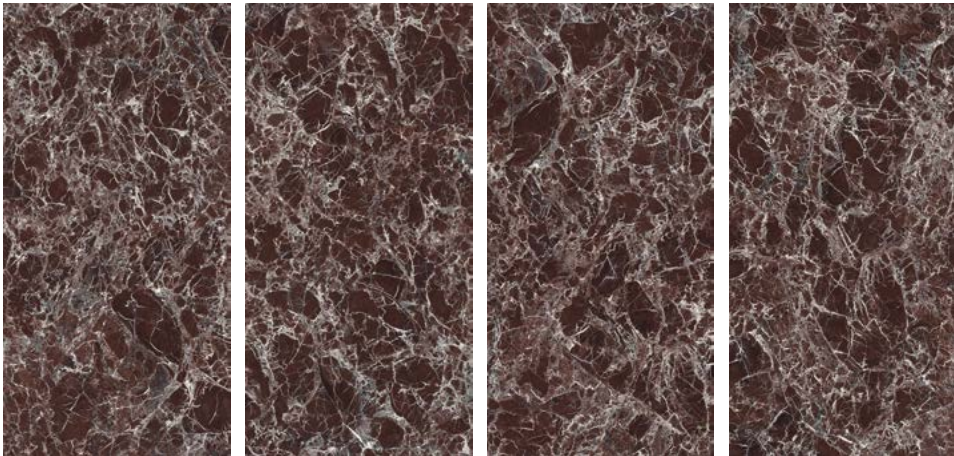

60"x60"
Rosso Imperiale polished
UM6L150673

60"x30"
Rosso Imperiale polished
UM6L157673

30"x30"
Rosso Imperiale polished
UM6L75673

30"x15"
Rosso Imperiale polished
UM6L37673

AVAILABLE FACES

All sizes are nominal.
For technical information refer to our website icgitaliaporcelain.com