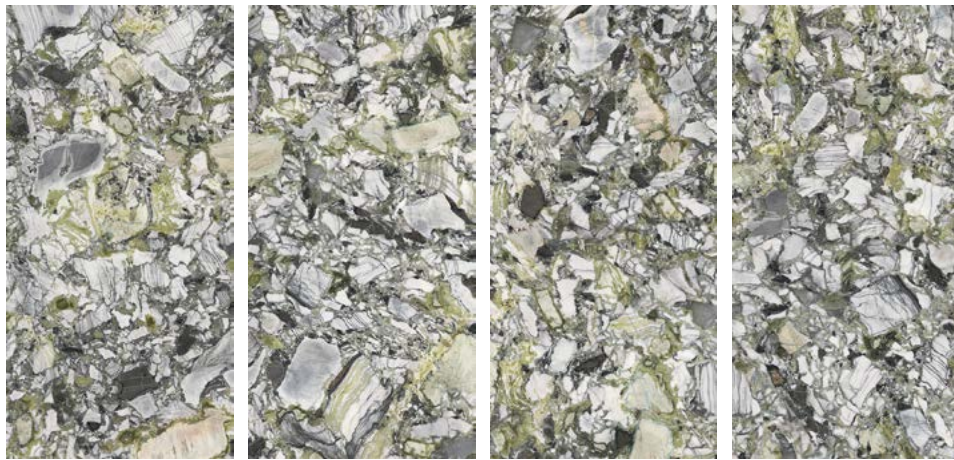

AVAILABLE FACES

All sizes are nominal.
For technical information refer to our website icgitaliaporcelain.com

OCEAN WHITE

RECTIFIED V3

AVAILABLE FACES

Technical porcelain \pm 6 mm

120"x60"
Ocean White polished
UM6L300675