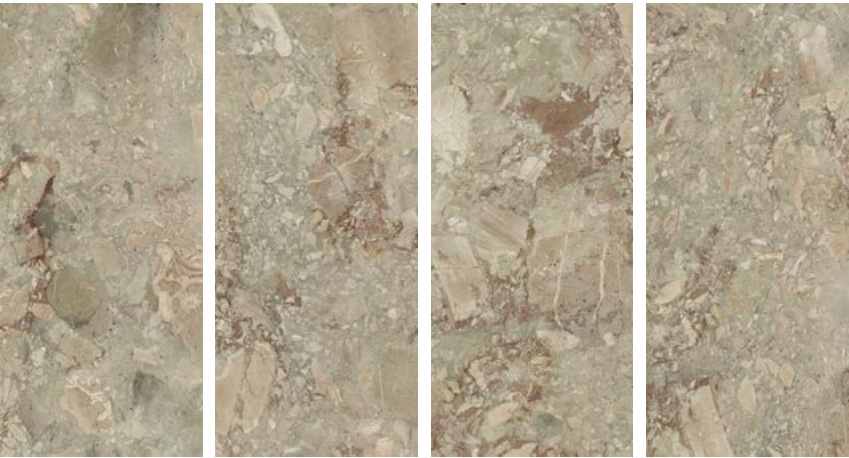

MAXIMUM LEXICON CEPPO ARAGONA

RECTIFIED V3 R9

Technical porcelain \pm 6 mm

108"x48"
Ceppo Aragona natural
MLS33562712

AVAILABLE FACES

All sizes are nominal.
For technical information refer to our website icgitaliaporcelain.com