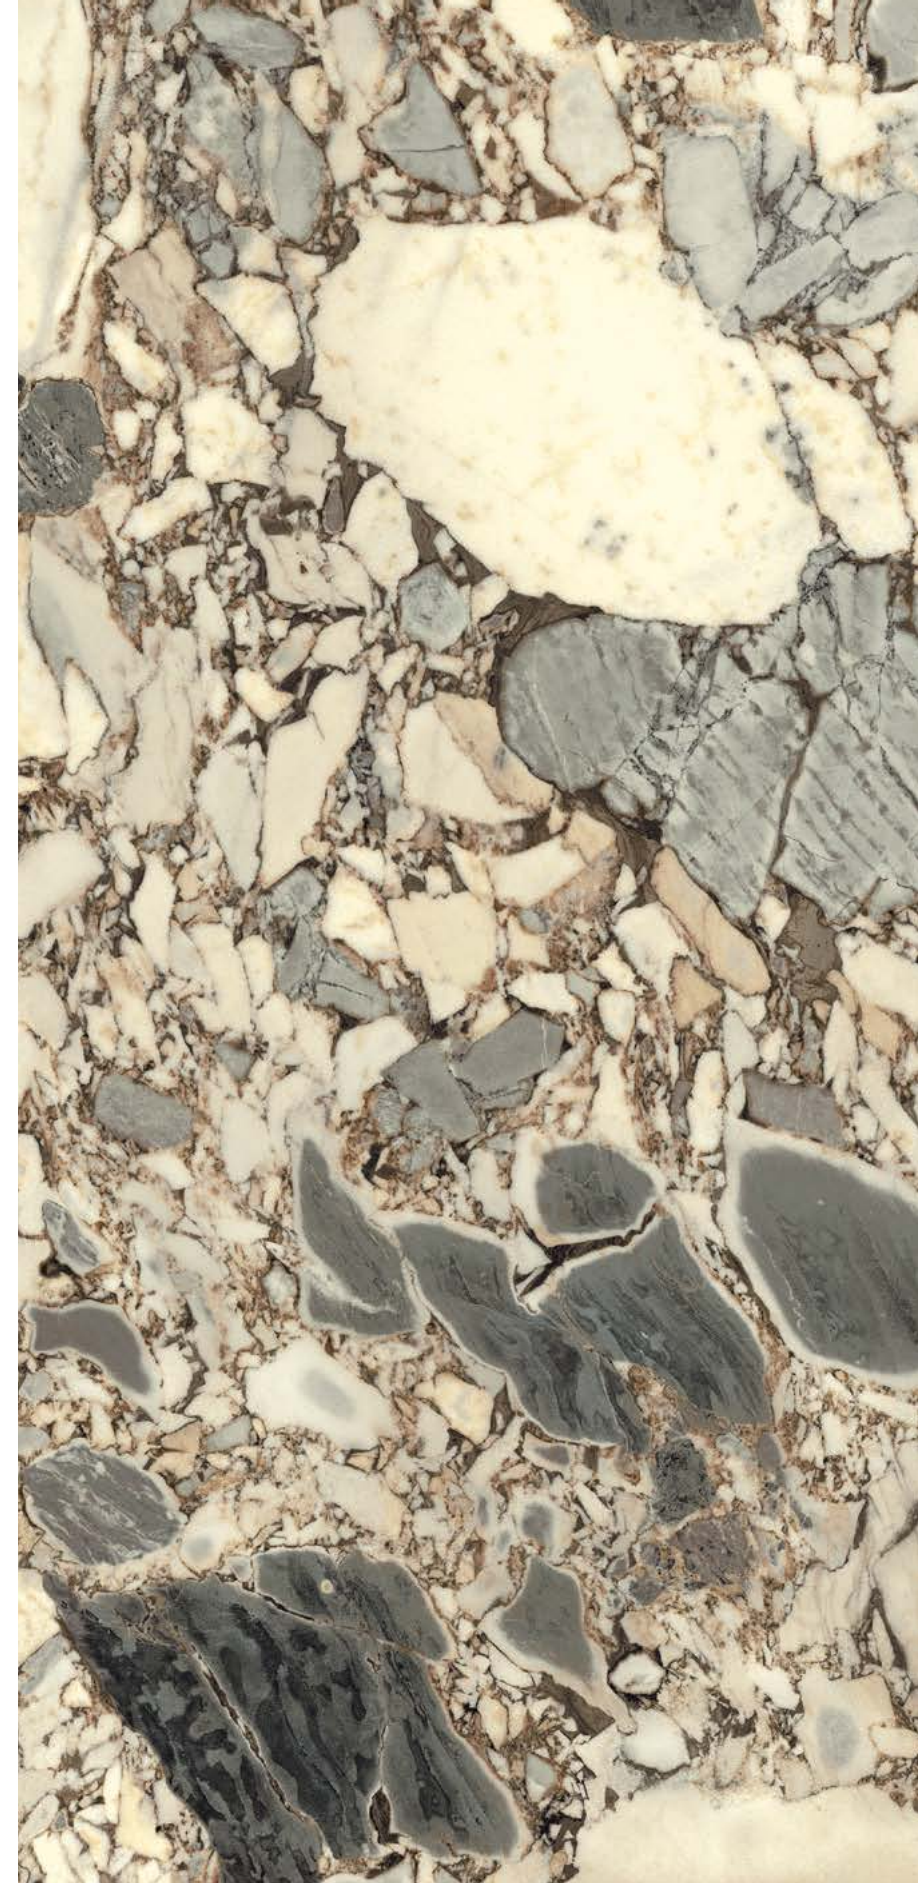

AVAILABLE FACES

All sizes are nominal.
For technical information refer to our website icgitaliaporcelain.com