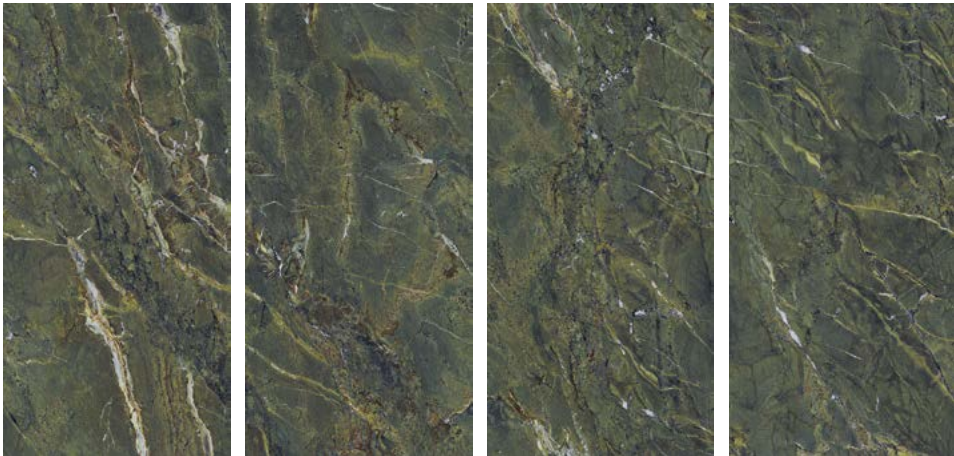

AVAILABLE FACES

All sizes are nominal.
For technical information refer to our website icgitaliaporcelain.com