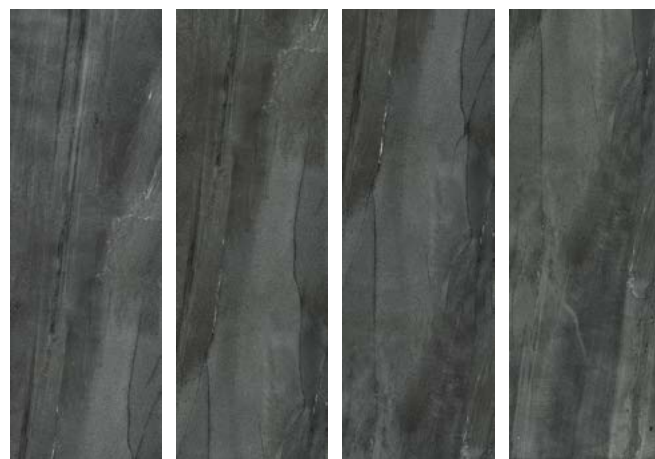

LAVICA BLACK

RECTIFIED V2 R9

Technical porcelain \pm 6 mm

120"x40"
Lavica Black natural
UP6S310442

60"x40"
Lavica Black natural
UP6S151442

40"x40"
Lavica Black natural
UP6S100442

AVAILABLE FACES

All sizes are nominal.
For technical information refer to our website icgitaliaporcelain.com