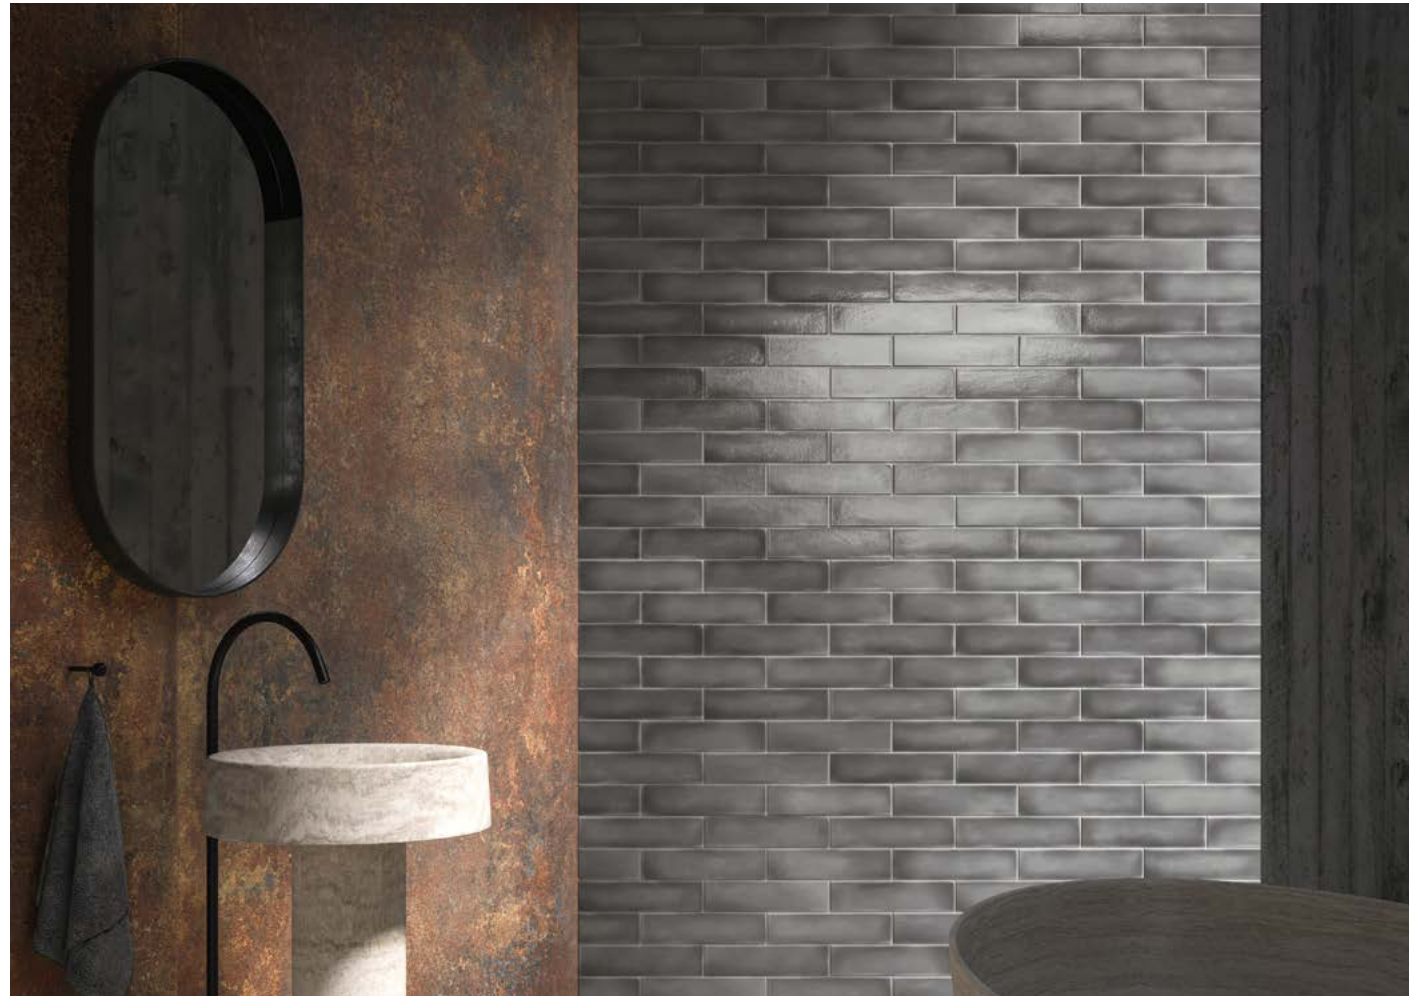

THÉKĒ ACCIAIO CORTEN

RECTIFIED V3

Technical porcelain $\pm$ 6 mm

108"x48"
Thékē Acciaio Corten lapped
HI2712048XL

AVAILABLE FACES