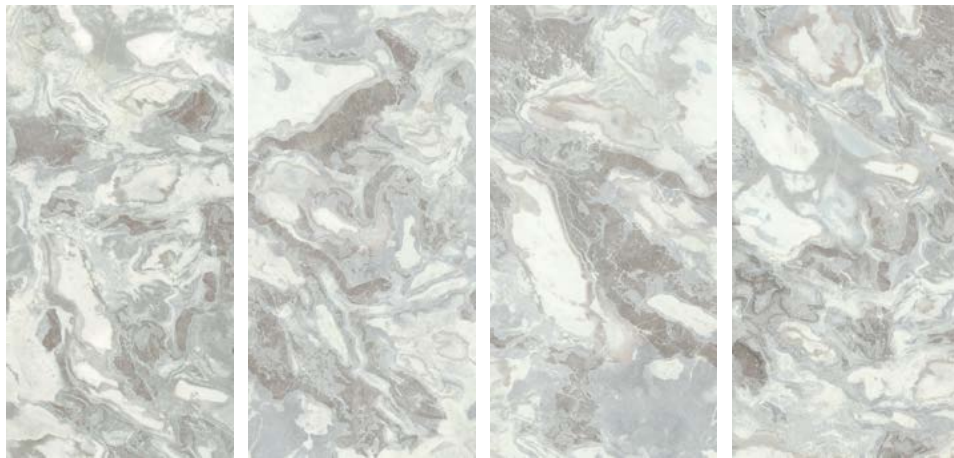

60"x30"
Oyster natural
P175664MF6

30"x30"
Oyster natural
P75664MF6

30"x15"
Oyster natural
P737664MF6

AVAILABLE FACES

All sizes are nominal.
For technical information refer to our website icgitaliaporcelain.com