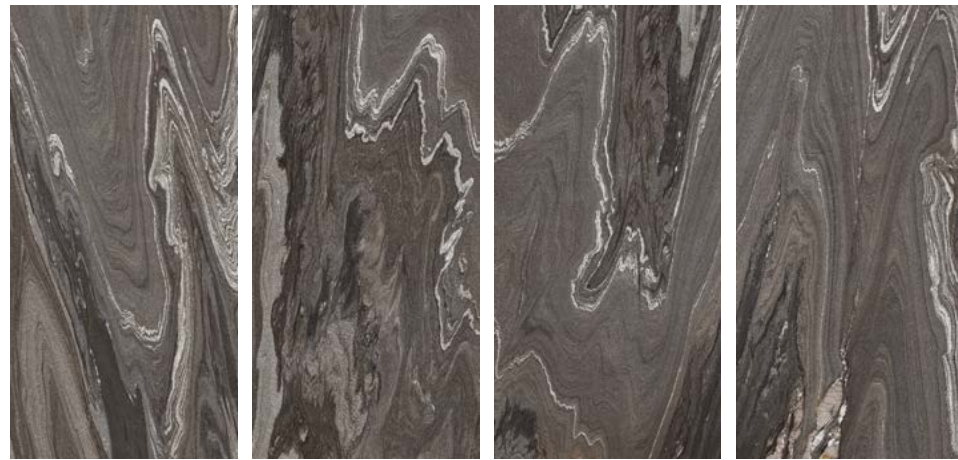

AVAILABLE FACES

All sizes are nominal.
For technical information refer to our website icgitaliaporcelain.com