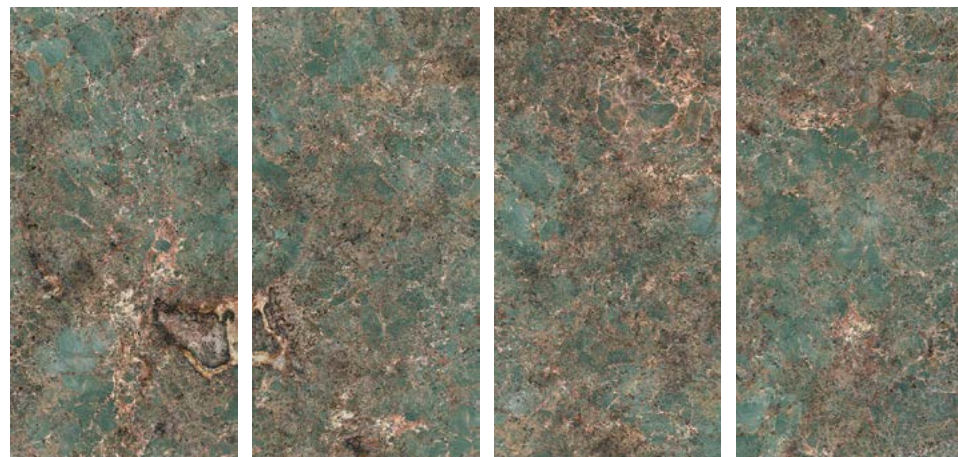

AVAILABLE FACES