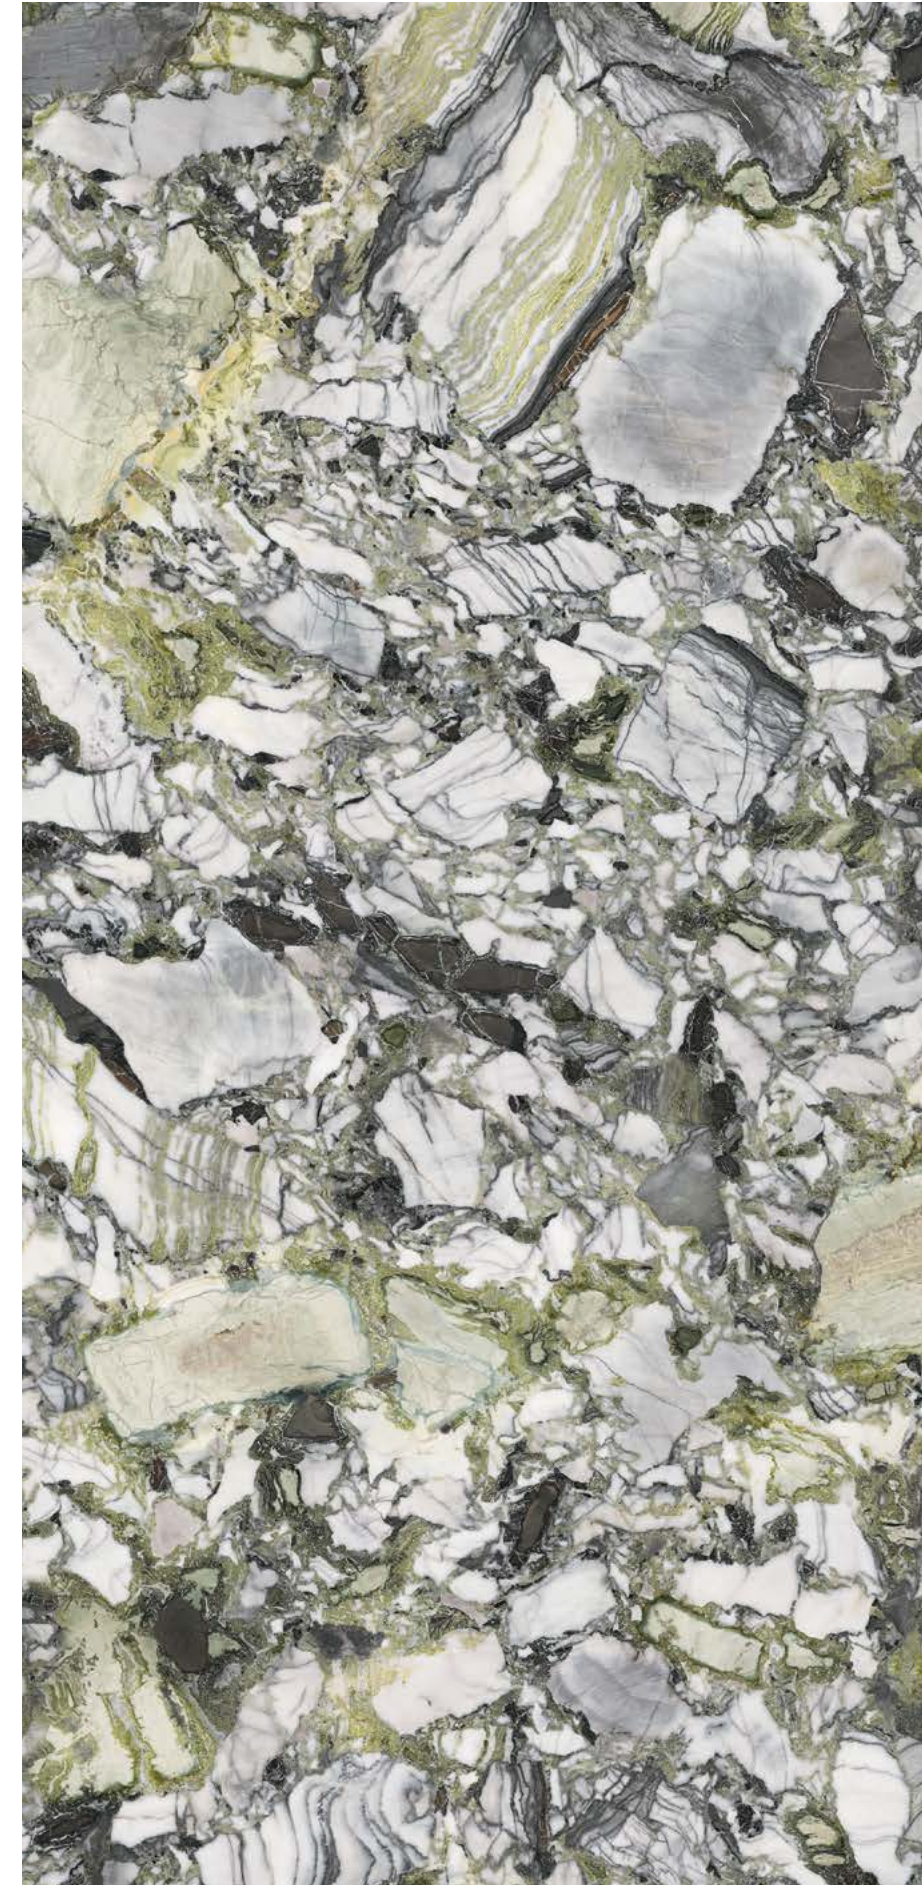

All sizes are nominal.
For technical information refer to our website icgitaliaporcelain.com