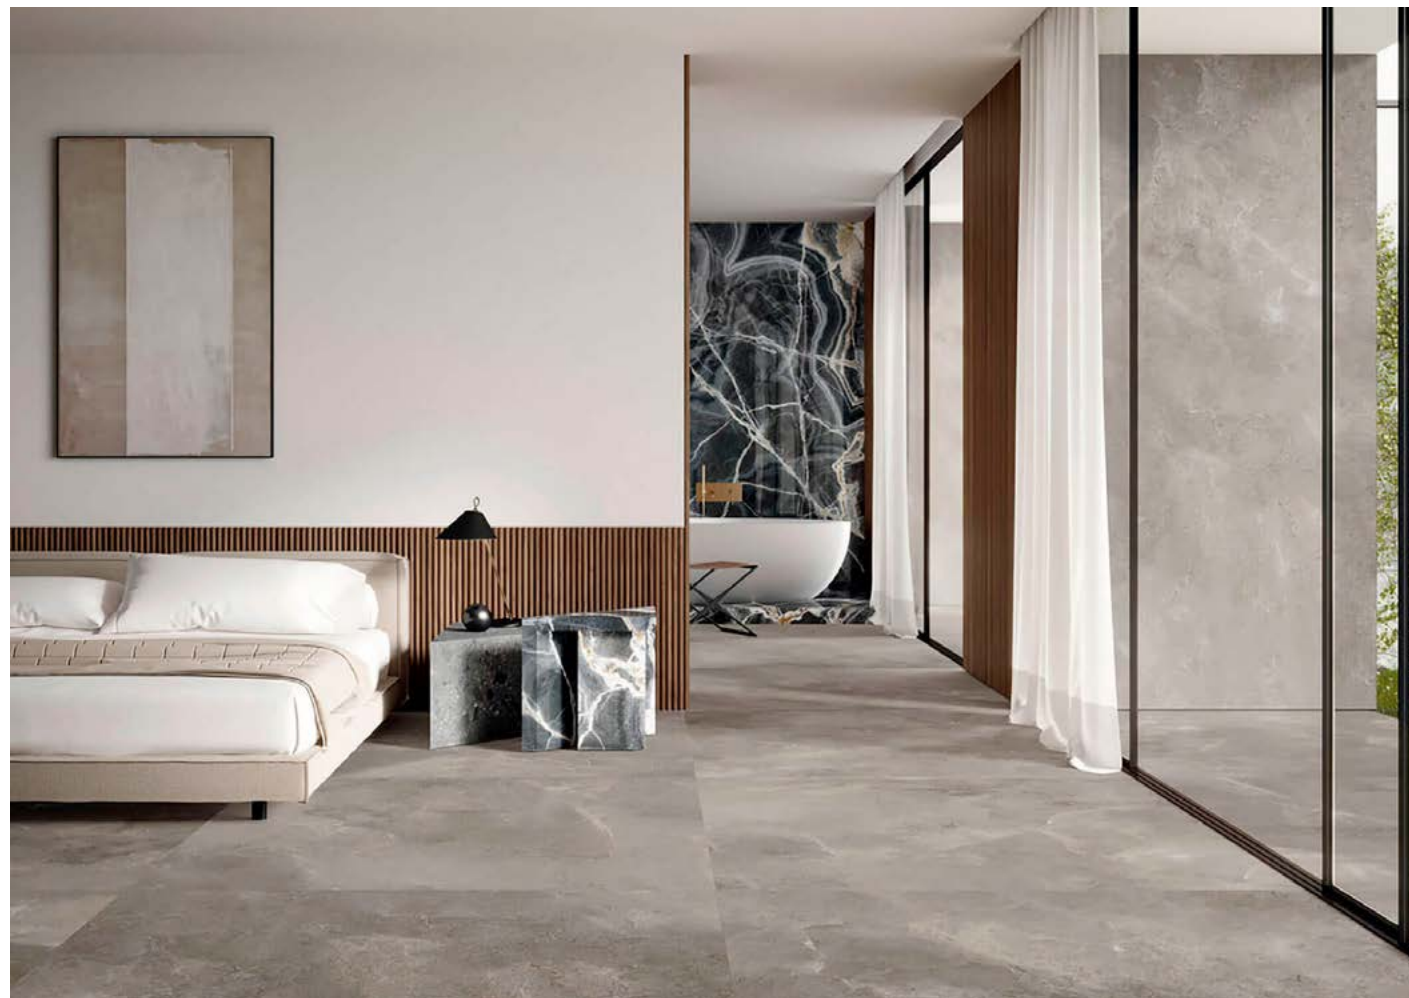

LAVICA GREY

RECTIFIED V2 R9

Technical porcelain $\pm$ 6 mm

120"x40"
Basaltina Lavica Grey

60"x40"
Lavica Grey natural
UP6S151443

40"x40"
Lavica Grey natural
UP6S100443