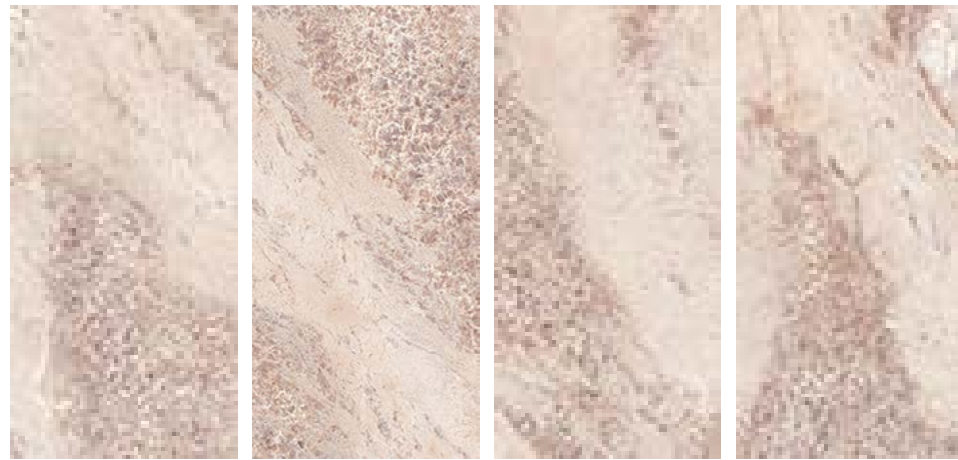

AVAILABLE FACES

All sizes are nominal.
For technical information refer to our website icgitaliaporcelain.com