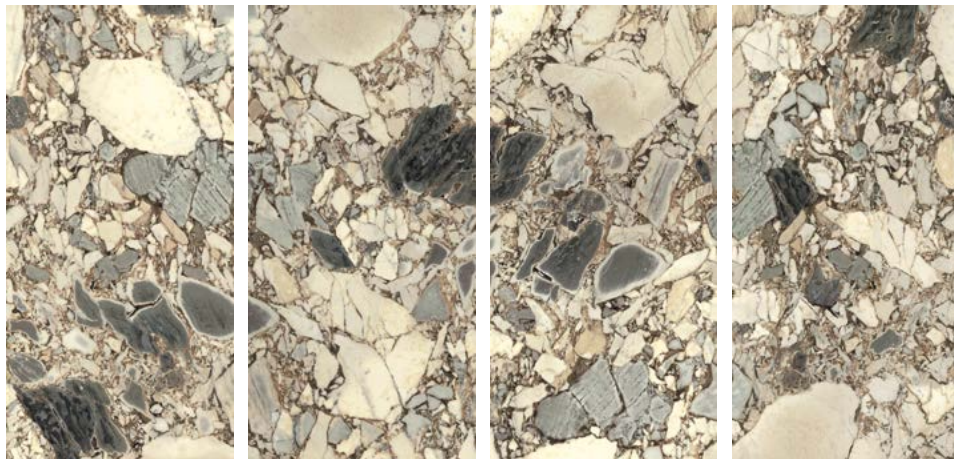

AVAILABLE FACES

All sizes are nominal.
For technical information refer to our website icgitaliaporcelain.com