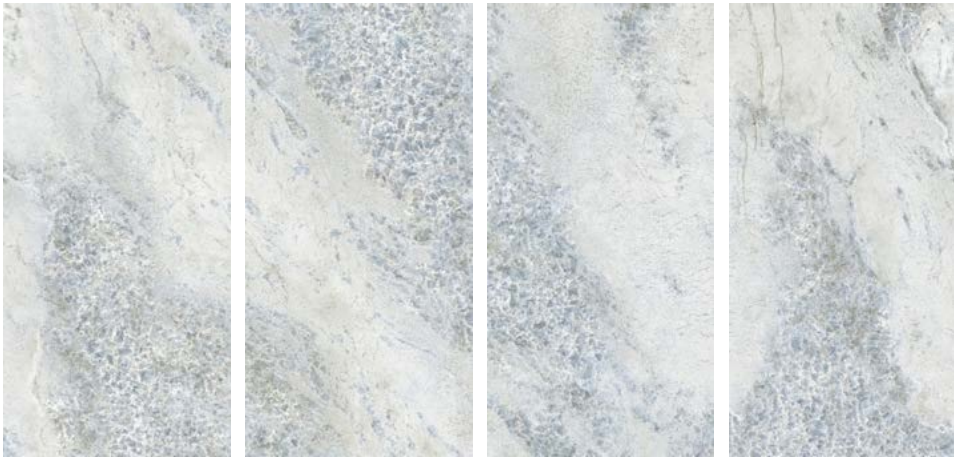

60"x60"
Crystal Sky polished
UCR6L150609

60"x30"
Crystal Sky polished
UCR6L157609

30"x30"
Crystal Sky polished
UCR6L75609

30"x15"
Crystal Sky polished
UCR6L37609

AVAILABLE FACES

All sizes are nominal.
For technical information refer to our website icgitaliaporcelain.com