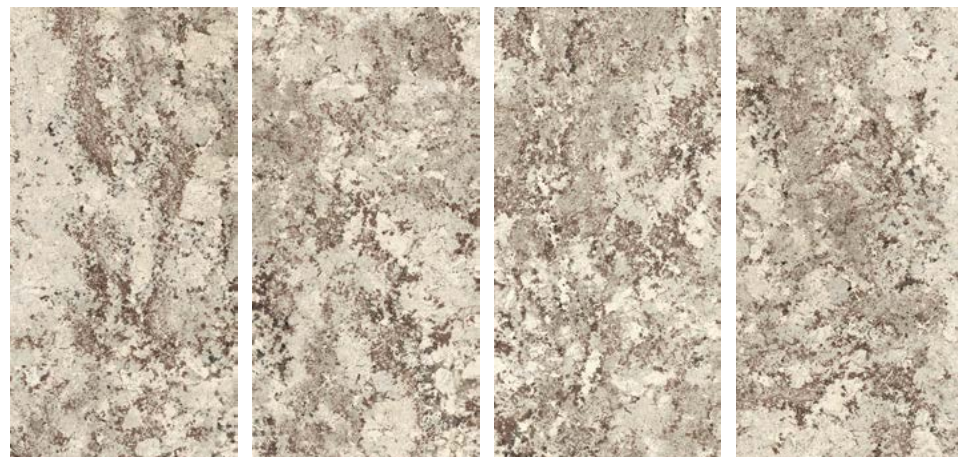

AVAILABLE FACES

This color is also available in:
- Porcelain Slab in 12 & 20 mm thicknesses, see page 253 of current catalog.

All sizes are nominal.
For technical information refer to our website icgitaliaporcelain.com