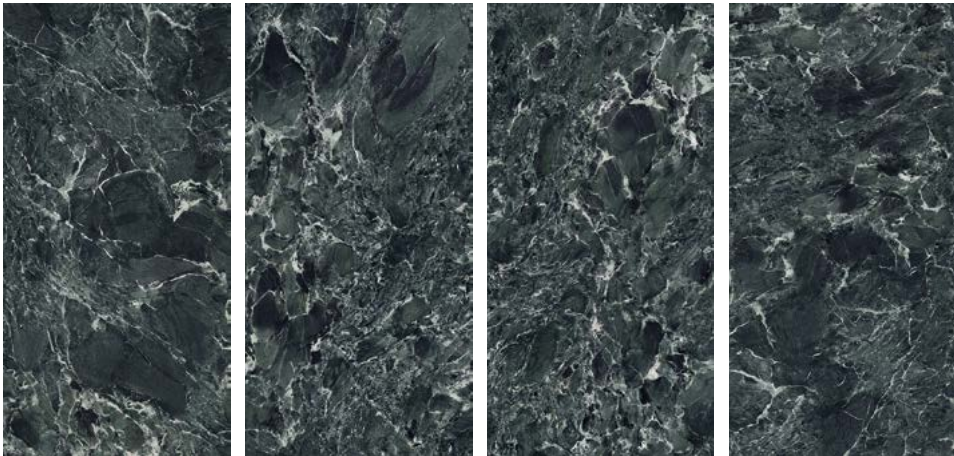

30"x15"
Verde Karzai polished
UM6L37637

AVAILABLE FACES

All sizes are nominal.
For technical information refer to our website icgitaliaporcelain.com

VERDE ST. DENIS

RECTIFIED **V3** **R9**
Natural

AVAILABLE FACES