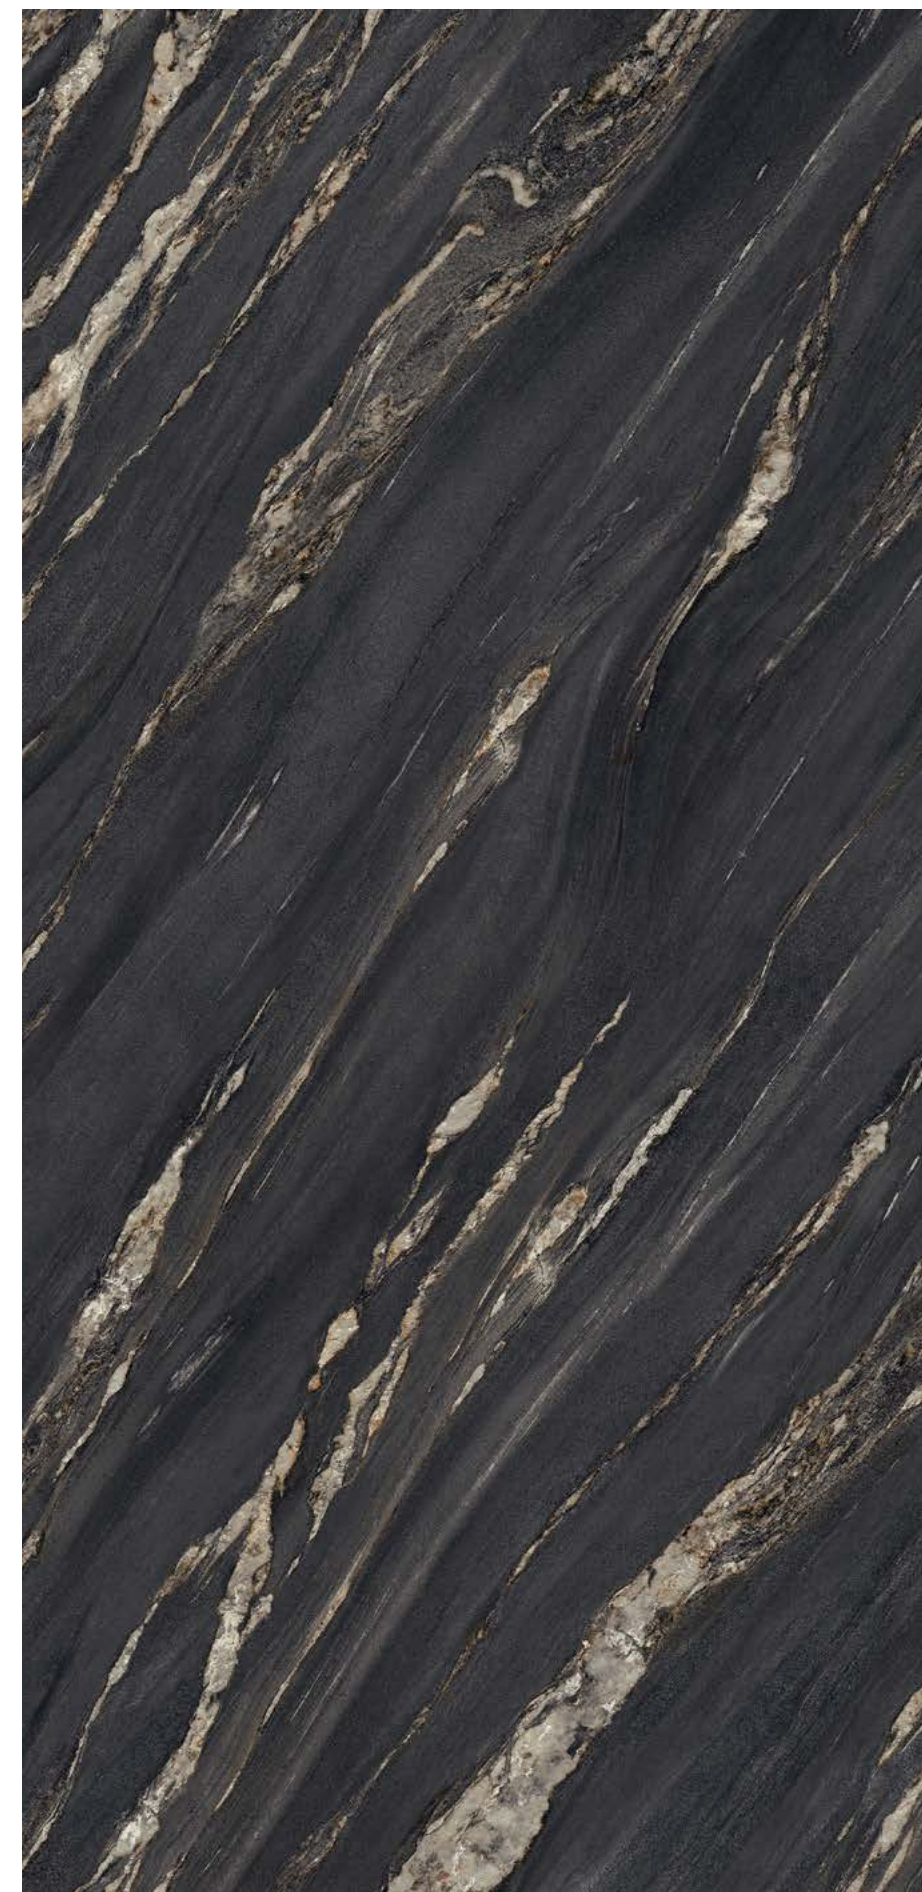

TROPICAL BLACK

RECTIFIED V3

Technical porcelain $\pm$ 6 mm

120"x60"
Tropical Black polished
UM6L300674
Tropical Black silky
UM6SK300674

60"x60"
Tropical Black polished
UM6L150674
Tropical Black silky
UM6SK150674

60"x30"
Tropical Black polished
UM6L157674
Tropical Black silky
UM6SK157674

30"x30"
Tropical Black polished
UM6L75674
Tropical Black silky
UM6SK75674

30"x15"
Tropical Black polished
UM6L37674
Tropical Black silky
UM6SK37674

AVAILABLE FACES

All sizes are nominal.
For technical information refer to our website icgitaliaporcelain.com