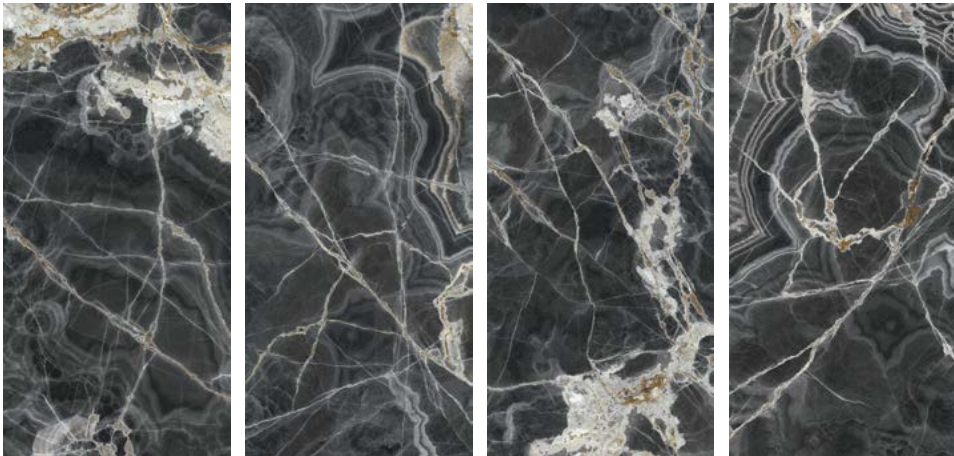

60"x30"
Onice Nero polished
UO6L157679

30"x30"
Onice Nero polished
UO6L75679

30"x15"
Onice Nero polished
UO6L37679

AVAILABLE FACES

All sizes are nominal.
For technical information refer to our website icgitaliaporcelain.com