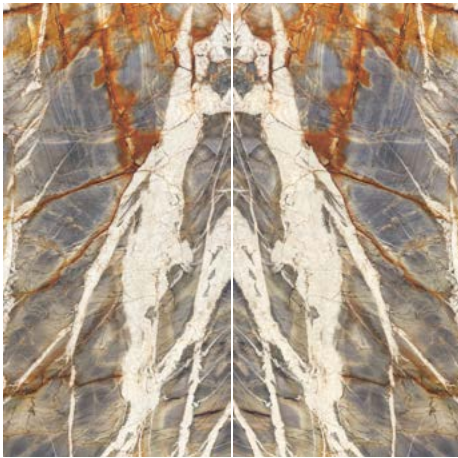

30"x30"
Blue Tempest polished
UM6L75692

30"x15"
Blue Tempest polished
UM6L37692

AVAILABLE FACES

Block A Block B

BOOK MATCH

All sizes are nominal.
For technical information refer to our website icgitaliaporcelain.com