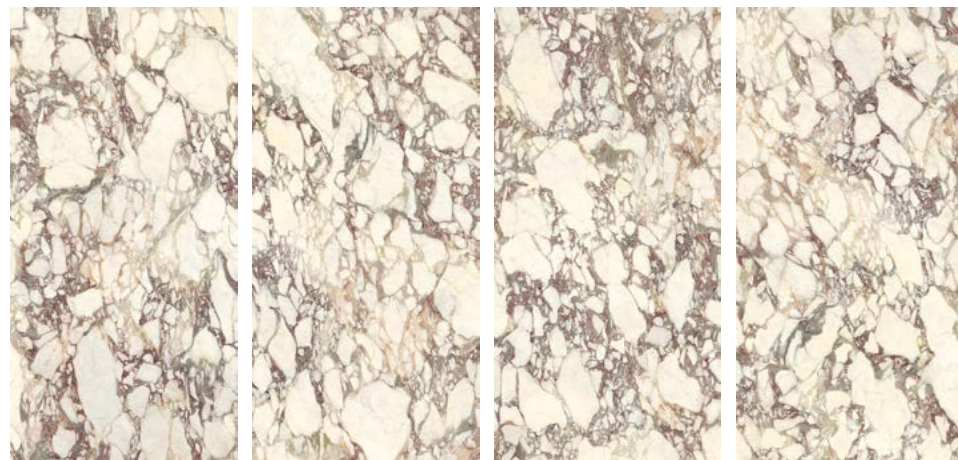

AVAILABLE FACES