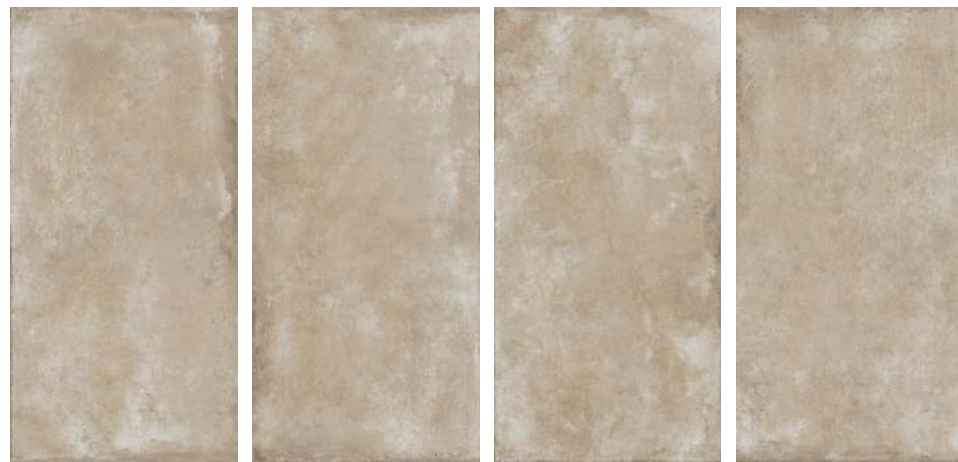

60"x40"
Con.Crea Earth natural
UCC6S151563

40"x40"
Con.Crea Earth natural
UCC6S100563

30"x30"
Con.Crea Earth natural
UCC6S75563

30"x15"
Con.Crea Earth natural
UCC6S37563

AVAILABLE FACES

This color is also available in:
- Traditional size in 8 mm thickness.
Scan the QR code for more details.