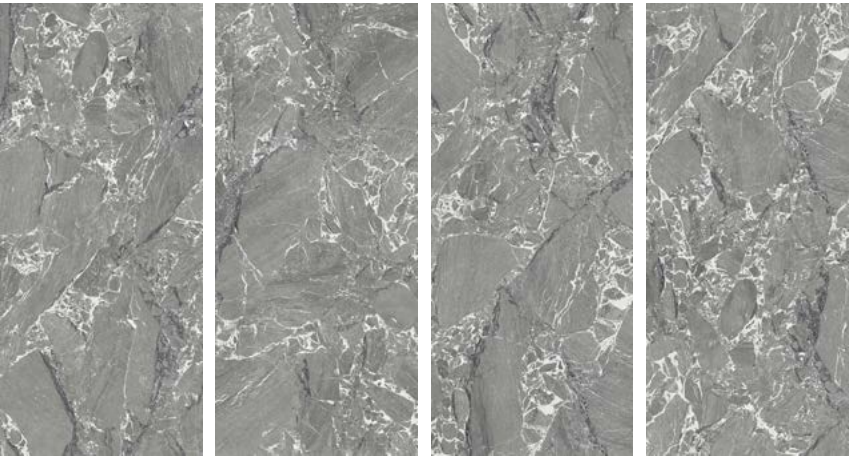

AVAILABLE FACES

All sizes are nominal.
For technical information refer to our website icgitaliaporcelain.com