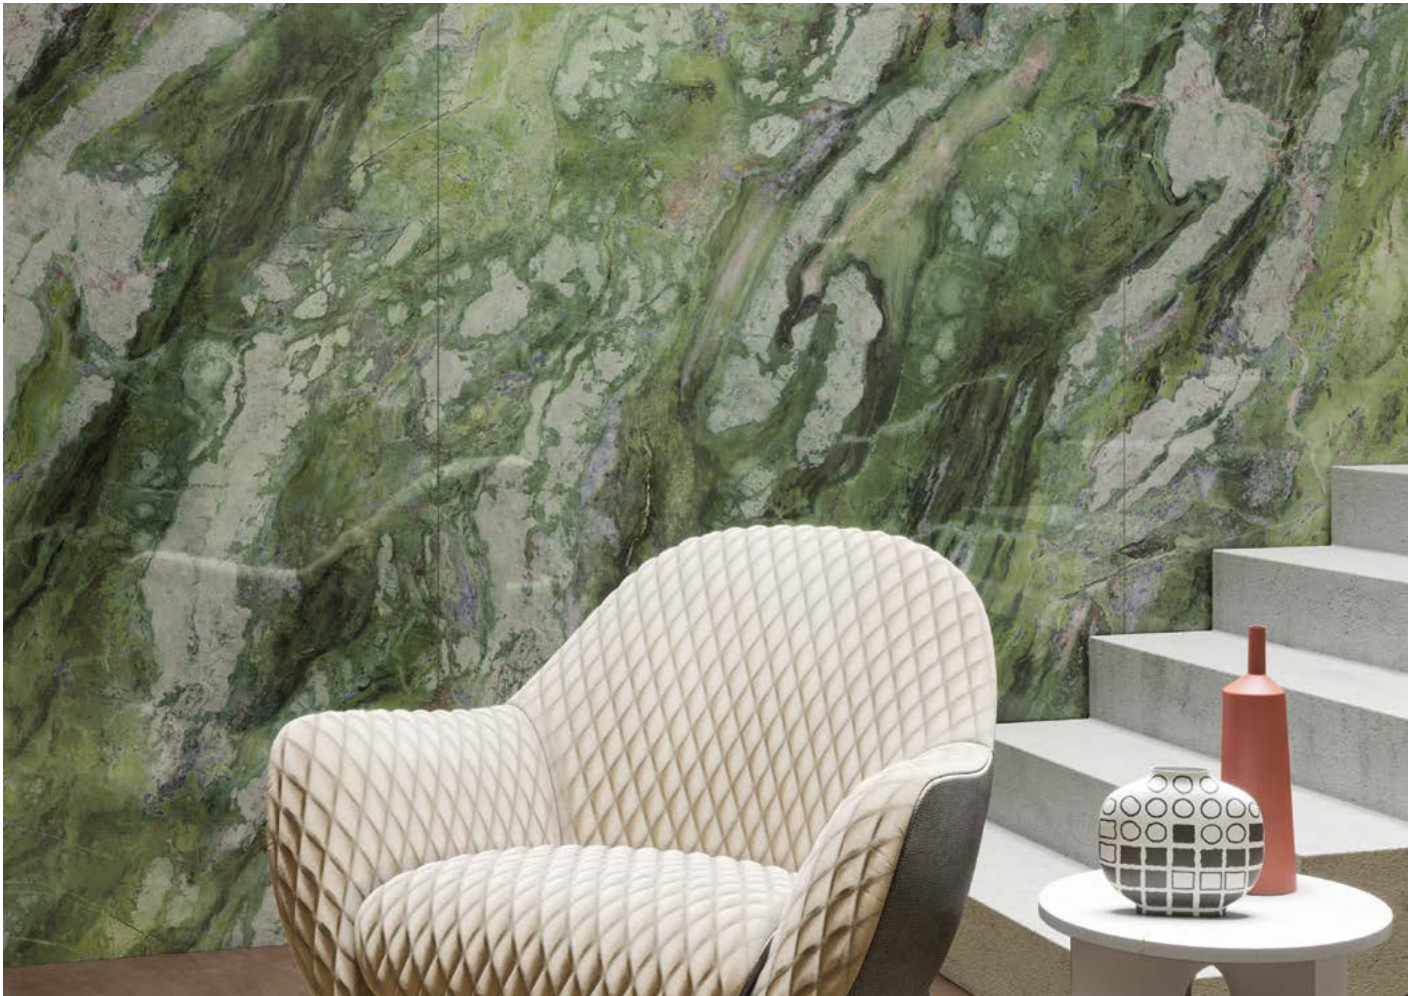

BRILLIANT GREEN

RECTIFIED **V4**

Technical porcelain $\pm$ 6 mm

120"x60"
Brilliant Green polished
UM6L300635