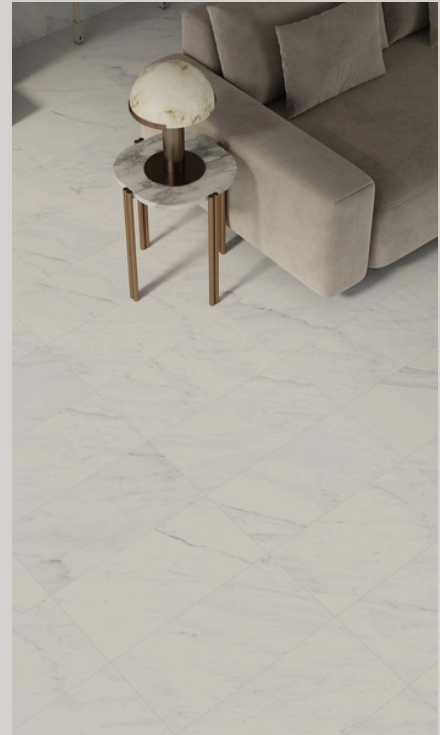

AMERICAN ARTISAN ARTISAN PURE

* Color depicted is for reference only; please refer to live product for an accurate representation before making your final decision.

Code

Size

Thickness

Finish

ITG2448022

24"x48"

8mm

Natural

ITG1224022

12"x24"

8mm

Natural

ITP2448022

24"x48"

8mm

Polished

ITP1224022

12"x24"

8mm

Polished