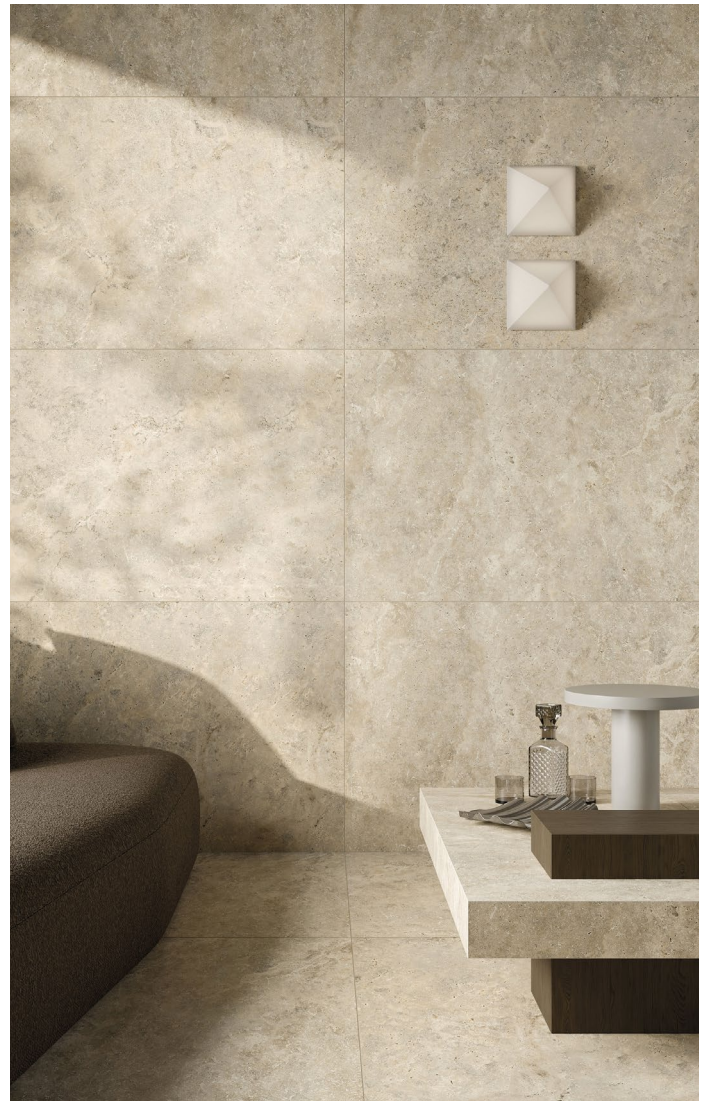

The collection evolves over time, adding new stone effects and colors to remain relevant to contemporary design. Each surfaces offer timeless aesthetics with reliable performance, suitable for a wide range of projects.

Porcelain stoneware ≈ 6 mm

30"x60"
Natural Plus

40"x40"
Natural Plus

30"x30"
Natural Plus

Porcelain stoneware ≈ 8 mm

48"x48"
Natural Plus

48"x24"
Natural Plus

24"x24"
Natural Plus
Antislip

24"x12"
Natural Plus

Porcelain stoneware ≈ 20 mm

48"x48"
Antislip

48"x24"
Antislip

40"x40"
Antislip

24"x24"
Antislip

*Trim, step and mosaics are also available.

ICG  ITALIA