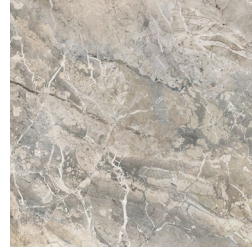

Scan for more
information

LEXICON COLLECTION AVAILABLE COLORS

RECTIFIED V2 V3 V4 R9 R10 R11
ANTISLIP

WHITE AURA

HAVANA BURLINGTON

PIETRA DI FEZ

BRECCIA BLU

CEPPO ARAGONA

BRECCIA PHOENIX

ARABESCATO GRIGIO

ROCHE BLEUE

AVAILABLE SIZES AND FINISHES

Porcelain stoneware ± 6 mm

Maximum Lexicon
 108"x48"
 Natural

Porcelain stoneware ± 8 mm

48"x48"
 Natural Plus
 Natural