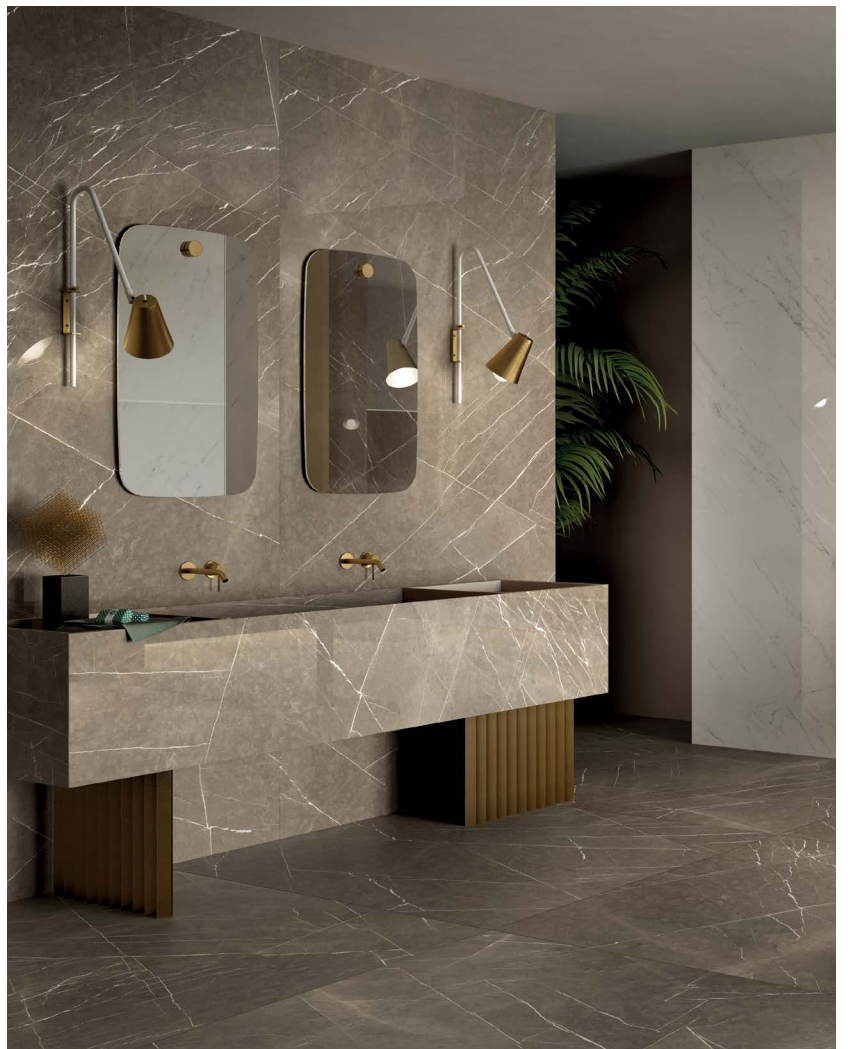

ROYAL BLACK

AVAILABLE SIZES AND FINISHES

Porcelain stoneware \pm 8 mm

24"x48"
Polished

12"x24"
Polished

24"x48"
Natural

12"x24"
Natural

Urban Collection