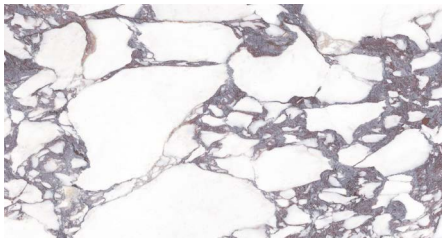

ARTISAN VIOLA

ARTISAN BOSCO

AVAILABLE SIZES AND FINISHES

Porcelain stoneware \pm 8 mm

24"x48"
Natural
Polished

12"x24"
Natural
Polished

Royal Marble Collection

The project U.S.-made marble looks, Royal Marble is inspired by exquisitely natural varieties, and is the perfect tile to add a luxury feel in a formal or relaxed environment. Highlighted by the signature vein patterns and fine white lines featured across the surfaces, Royal Marble lends space, character and sophisticated elegance to any interior space.